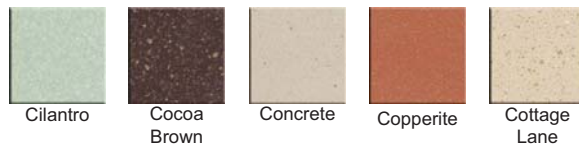

Color Group A

Color Group B

1/4" Colors

DuPont™ CORIAN® SOLID SURFACES

Actual Colors may vary. To ensure a proper color match, please obtain a sample from DuPont™

Color Group C

Color Group E