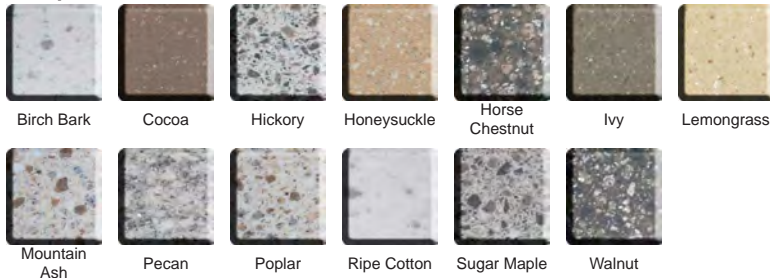

LG HI-MACS®

Natural Acrylic Stone

Actual Colors may vary. To ensure a proper color match, please obtain a sample from LG Hi-Macs®

Classics

Group A

Group B

Group C

Lucent

Group C

Galaxy

Group D

Eden Plus

Group D

Marmo

Group D

Volcanics