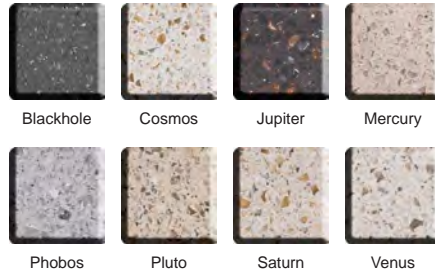

LG HI-MACS®

Natural Acrylic Stone

Actual Colors may vary. To ensure a proper color match, please obtain a sample from LG Hi-Macs®

Classics

Group A

Group B

Group C

Lucent

Group C

Galaxy

Group D

Eden Plus

Group D

Marmo

Group D

Volcanics