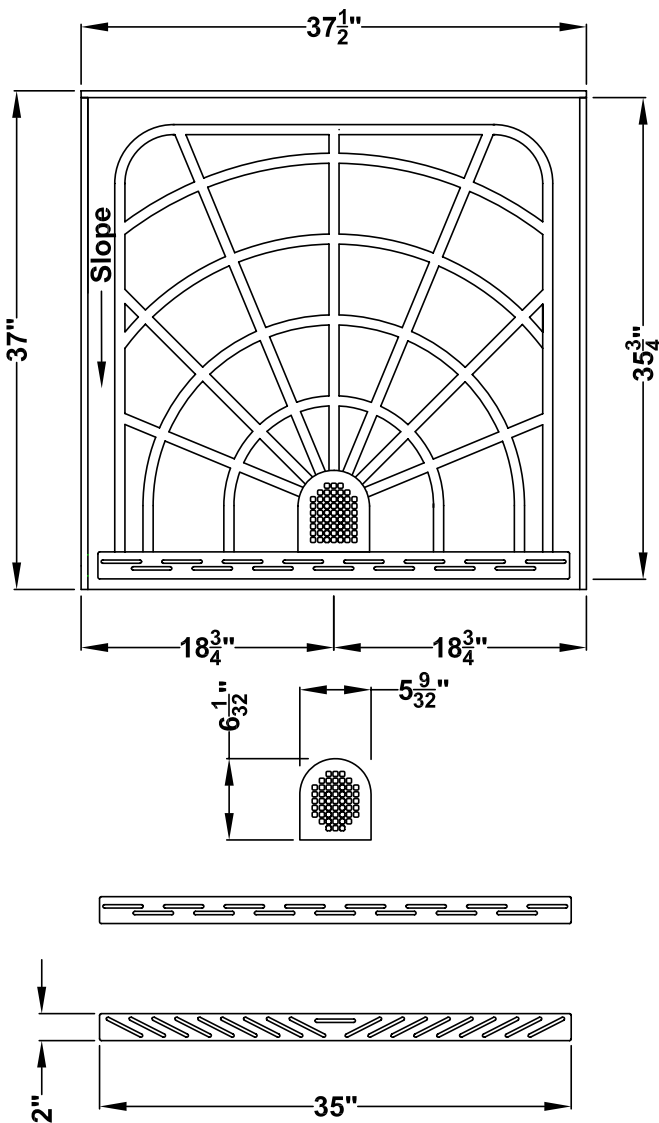

Grifform Innovations®
Trench Drain Floor -
Determined to improve your environment.

To better service the healthcare environment, Grifform Innovations® offers a Trench Drain shower floor. This design directs the water flow to prevent standing water or possibility of slipping, and integrates with the bath floor system already in place, or with the Grifform Innovations® DuPont™ Corian® Bath Floor. A slip resistant finish is engineered to the surface to better ensure that you have no risk management issues. Grifform Innovations® offers ADA compliant shower systems and are certified by NAHB Research Center. The use of the removable Trench Drain makes cleaning easy. Lower installation and maintenance cost make the quality of DuPont™ Corian® an investment in years of savings and service.

Grifform Innovations® In Healthcare

Grifform® offers nearly a hundred healthcare-related products. Each is designed to solve a specific challenge or problem. Of the many products we offer, pay particular attention to the Grifform Innovations® Shower Walls. Each feature the winning combination of solid surface suitability for healthcare and Grifform® innovation.

All data given herein is believed to be accurate but is presented without guaranty or warranty.