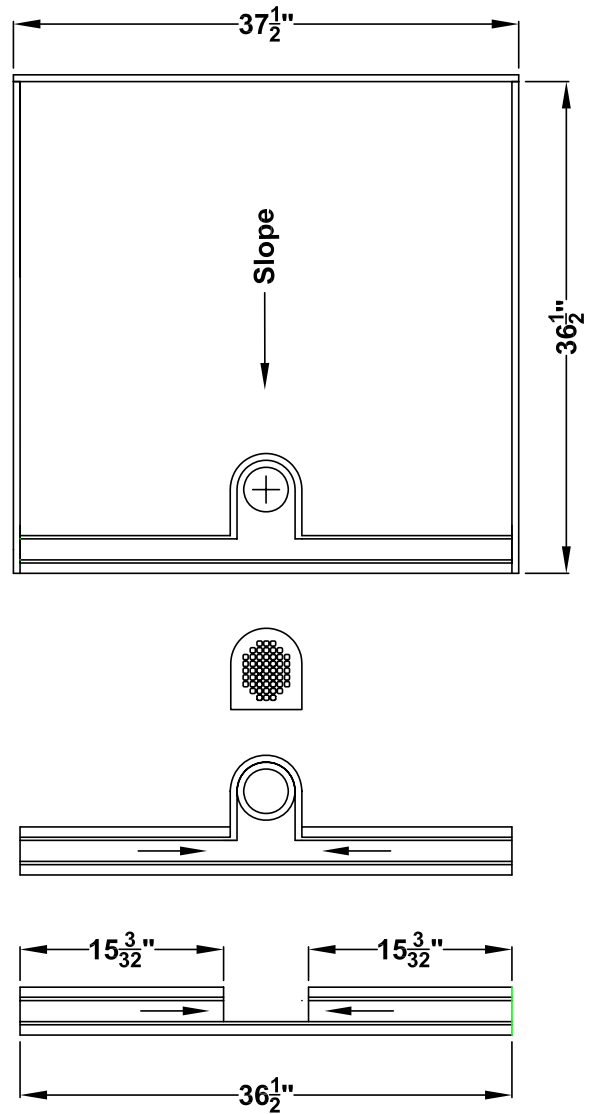

Grifform Innovations®
Trench Drain Floor -
Determined to improve your environment.

To better service the healthcare environment, Grifform Innovations® offers a Trench Drain shower floor. This design directs the water flow to prevent standing water or possibility of slipping, and integrates with the bath floor system already in place, or with the Grifform Innovations® DuPont™ Corian® Bath Floor. A slip resistant finish is engineered to the surface to better ensure that you have no risk management issues. Grifform Innovations® offers ADA compliant shower systems and are certified by NAHB Research Center. The use of the removable Trench Drain makes cleaning easy. Lower installation and maintenance cost make the quality of DuPont™ Corian® an investment in years of savings and service.

Grifform Innovations® In Healthcare

Grifform® offers nearly a hundred healthcare-related products. Each is designed to solve a specific challenge or problem. Of the many products we offer, pay particular attention to the Grifform Innovations® Shower Walls. Each feature the winning combination of solid surface suitability for healthcare and Grifform® innovation.

All data given herein is believed to be accurate but is presented without guaranty or warranty.