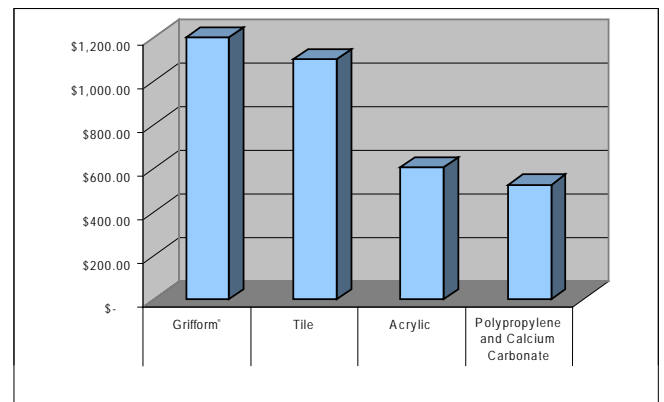

ATTRIBUTED VALUE OF THE GRIFform® TRENCH DRAIN FLOOR

- Requires no liner
- Made to custom size and configuration
- Custom drain location
- Class 1/A fire rated.
- Installed quickly and easily
- Seamless application (no grout)
- Meets ADA requirements
- Available in most DuPont™ Corian® colors
- Lower maintenance cost
- DuPont™ Corian® can help earn points for LEED program
- Extended life cycle
- Slip resistant surface