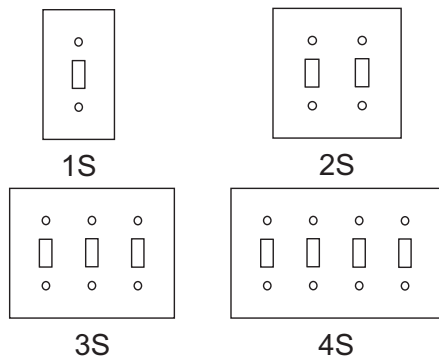

Duplex Outlets

Switches

Decora-Style

Combinations

INDEX

S= Switch R= Round Outlet B= Blank
D= Decora-Style (ground Fault) O= Duplex Outlet