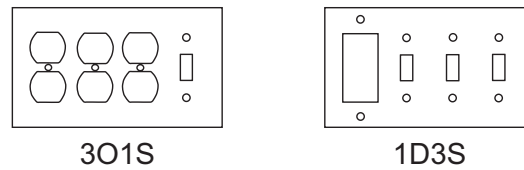

Duplex Outlets

Switches

Decora-Style

Combinations

INDEX

S= Switch R= Round Outlet B= Blank
D= Decora-Style (ground Fault) O= Duplex Outlet