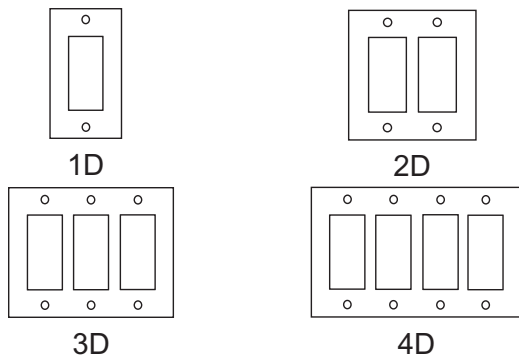

Duplex Outlets

Switches

Decora-Style

Combinations

INDEX

S= Switch R= Round Outlet B= Blank
D= Decora-Style (ground Fault) O= Duplex Outlet