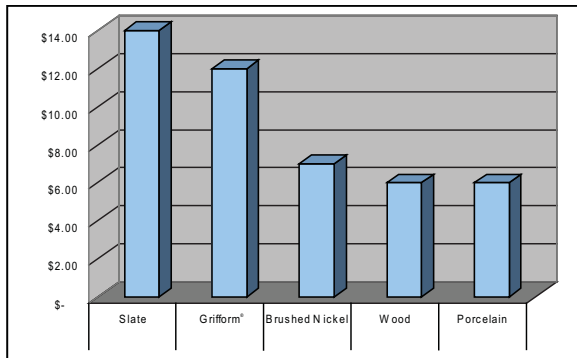

CHALLENGES

- Interesting decorative switch covers to compliment your wall cladding system.
- Full compliment of styles to meet specific requirement code compliant parts.

SOLUTION

- Griform Innovations® cover plates meet all of your challenges.

RESULTS

- Ordered by catalog part number
- Made of DuPont™ Corian®
- Built to comply with industry standard parts.
- Over 100 color choices
- Aesthetically pleasing
- Easily maintained

ATTRIBUTED VALUE OF THE GRIFORM® COVER PLATES

- Nonporous and does not foster growth of microorganisms
- Lower maintenance cost
- DuPont™ Corian® can help earn points for LEED program
- Easy installation
- Extended life cycle
- Class 1/A fire rated
- Available in all industry sizes
- Custom sizes and applications available