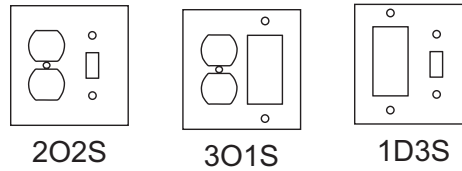

Duplex Outlets

Switches

Decora-Style

Combinations

INDEX

S= Switch R= Round Outlet B= Blank
D= Decora-Style (ground Fault) O= Duplex Outlet