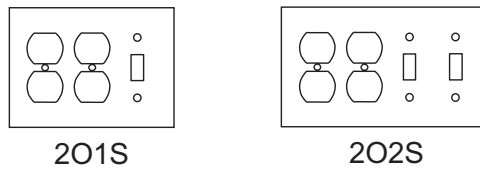

Duplex Outlets

Switches

Decora-Style

Combinations

INDEX

S= Switch R= Round Outlet B= Blank
D= Decora-Style (ground Fault) O= Duplex Outlet