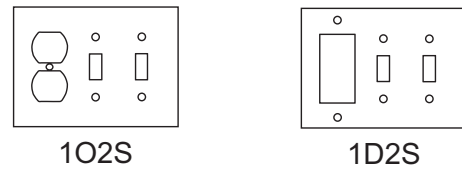

Duplex Outlets

Switches

Decora-Style

Combinations

INDEX

S= Switch R= Round Outlet B= Blank
D= Decora-Style (ground Fault) O= Duplex Outlet