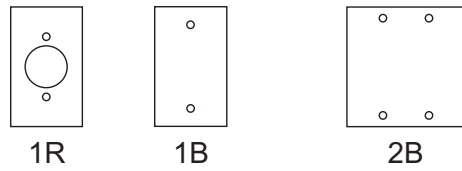

Duplex Outlets

Switches

Decora-Style

Combinations

INDEX

S= Switch R= Round Outlet B= Blank
D= Decora-Style (ground Fault) O= Duplex Outlet