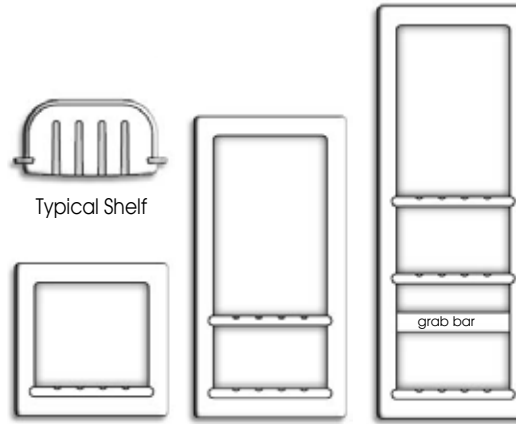

Grifform Innovations® Shower Caddies made of DuPont™ Corian® are available in numerous sizes and options to accommodate a wide array of customer needs. The ability to install with the Shower Wall system makes this an ideal choice to finish the Shower compartment with storage capacity. With self draining soap shelf, and shelf height and width options make Grifform Innovations® Shower Caddies a popular feature to facilitate the function and form in your shower. For ease of ordering, we have a cataloged standard parts list. There are also specification sheets for each style of caddy to help in your selection.

Triple Compartment
with Grab Bar
SSC3053
Inside Dimensions 5 7/8" x 17 7/8"

Grifform Innovations®
Shower Caddies and Soap Shelves

Typical Shelf

Single Compartment
SSC3051
5 7/8" x 5 3/8"
Inside Dimensions

Double Compartment
SSC3052
5 7/8" x 12 7/8"
Inside Dimensions

Triple Compartment
with Grab Bar
SSC3053
5 7/8" x 17 7/8"
Inside Dimensions

2 shelf
Corner Unit
SSC3056
5 7/8" x 5 7/8"
Shelf Dimensions

1 shelf
Corner Unit
SSC3054B
6 3/8" x 6 3/8"
Shelf Dimensions