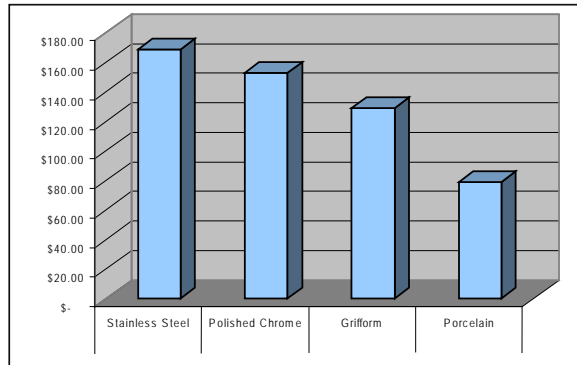

CHALLENGES

- Wide array of color choices.
- Ease of installation.
- Doesn't promote bacteria growth.

SOLUTION

- Griform Innovations® accessories available in wide array of size and color options meets all the challenges you face.

RESULTS

- Order from our catalog by part number and specify DuPont™ Corian® color choice.
- Installation guide and templates provided per part specified.
- Clean durable accessory part that enhances your project, especially when used with Griform Innovations® Shower Walls and/or Shower Base system.
- Easily maintained by housekeeping staff.
- A nonporous accessory that does not foster growth of microorganisms, mold or mildew.
- Accessorize your beautiful, functional shower space for years of use.

ATTRIBUTED VALUE OF THE GRIFORM® SHOWER CADDIES

- Lower maintenance cost
- DuPont™ Corian® can help earn points for LEED program
- Easy installation
- Extended life cycle
- Class 1/A fire rated

Griform Innovations® Shower Caddies are a popular feature to facilitate the function and form in your shower. For ease of ordering, we have a cataloged standard parts list. There are also specification sheets for each style of caddy to help in your selection.