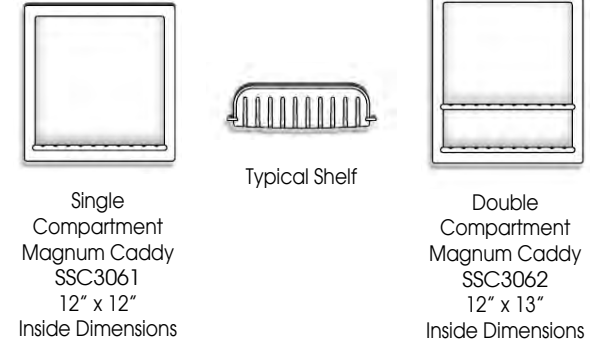

Grifform Innovations® Shower Caddies made of DuPont™ Corian® are available in numerous sizes and options to accommodate a wide array of customer needs. The ability to install with the Shower Wall system makes this an ideal choice to finish the Shower compartment with storage capacity. With self draining soap shelf, and shelf height and width options make Grifform Innovations® Shower Caddies a popular feature to facilitate the function and form in your shower. For ease of ordering, we have a cataloged standard parts list. There are also specification sheets for each style of caddy to help in your selection.

Triple Compartment
with Grab Bar
SSC3053
Inside Dimensions 5 7/8" x 17 7/8"

Grifform Innovations®
Shower Caddies and Soap Shelves

Typical Shelf

Single Compartment
SSC3051
5 7/8" x 5 3/8"
Inside Dimensions

Double Compartment
SSC3052
5 7/8" x 12 7/8"
Inside Dimensions

Triple Compartment
with Grab Bar
SSC3053
5 7/8" x 17 7/8"
Inside Dimensions

2 shelf
Corner Unit
SSC3056
5 7/8" x 5 7/8"
Shelf Dimensions

1 shelf
Corner Unit
SSC3054B
6 3/8" x 6 3/8"
Shelf Dimensions

2 shelf covered
Corner Unit
SSC3055
7 1/8" x 7 1/8"
Shelf Dimensions

Grifform Innovations®
Magnum Caddies

Single Compartment
Magnum Caddy
SSC3061
12" x 12"
Inside Dimensions

Double Compartment
Magnum Caddy
SSC3062
12" x 13"
Inside Dimensions