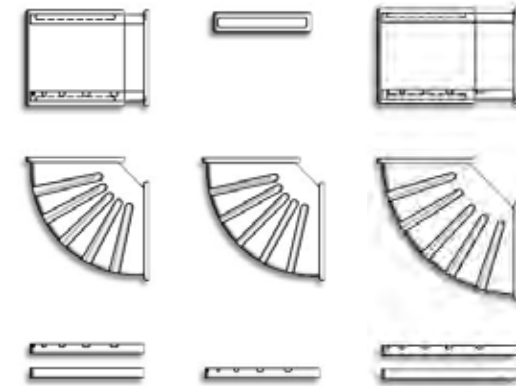

Grifform Innovations® Shower Caddies made of DuPont™ Corian® are available in numerous sizes and options to accommodate a wide array of customer needs. The ability to install with the Shower Wall system makes this an ideal choice to finish the Shower compartment with storage capacity. With self draining soap shelf, and shelf height and width options make Grifform Innovations® Shower Caddies a popular feature to facilitate the function and form in your shower. For ease of ordering, we have a cataloged standard parts list. There are also specification sheets for each style of caddy to help in your selection.

Triple Compartment
with Grab Bar
SSC3053
Inside Dimensions 5 7/8" x 17 7/8"

Grifform Innovations®
Shower Caddies and Soap Shelves

Typical Shelf

Single Compartment
SSC3051
5 7/8" x 5 3/8"
Inside Dimensions

Double Compartment
SSC3052
5 7/8" x 12 7/8"
Inside Dimensions

Triple Compartment
with Grab Bar
SSC3053
5 7/8" x 17 7/8"
Inside Dimensions

2 shelf
Corner Unit
SSC3056
5 7/8" x 5 7/8"
Shelf Dimensions

1 shelf
Corner Unit
SSC3054B
6 3/8" x 6 3/8"
Shelf Dimensions