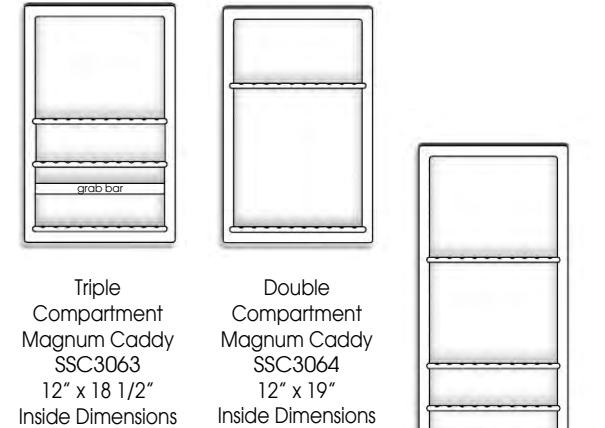

Grifform Innovations® Shower Caddies made of DuPont™ Corian® are available in numerous sizes and options to accommodate a wide array of customer needs. The ability to install with the Shower Wall system makes this an ideal choice to finish the Shower compartment with storage capacity. With self draining soap shelf, and shelf height and width options make Grifform Innovations® Shower Caddies a popular feature to facilitate the function and form in your shower. For ease of ordering, we have a cataloged standard parts list. There are also specification sheets for each style of caddy to help in your selection.

Triple Compartment
with Grab Bar
SSC3053
Inside Dimensions 5 7/8" x 17 7/8"

Grifform Innovations®
Shower Caddies and Soap Shelves

Typical Shelf

Single Compartment
SSC3051
5 7/8" x 5 3/8"
Inside Dimensions

Double Compartment
SSC3052
5 7/8" x 12 7/8"
Inside Dimensions

Triple Compartment
with Grab Bar
SSC3053
5 7/8" x 17 7/8"
Inside Dimensions

2 shelf
Corner Unit
SSC3056
5 7/8" x 5 7/8"
Shelf Dimensions

1 shelf
Corner Unit
SSC3054B
6 3/8" x 6 3/8"
Shelf Dimensions

2 shelf covered
Corner Unit
SSC3055
7 1/8" x 7 1/8"
Shelf Dimensions

Grifform Innovations®
Magnum Caddies

Single Compartment
Magnum Caddy
SSC3061
12" x 12"
Inside Dimensions

Double Compartment
Magnum Caddy
SSC3062
12" x 13"
Inside Dimensions