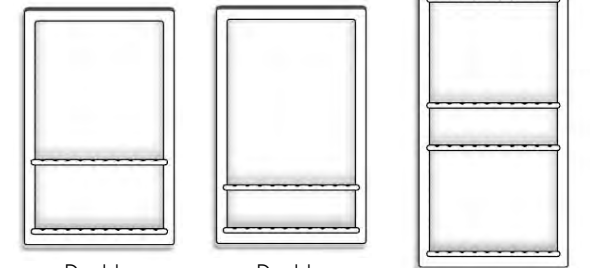

Triple Compartment
with Grab Bar
SSC3053
Inside Dimensions 5 7/8" x 17 7/8"

Grifform Innovations®
Shower Caddies and Soap Shelves

Typical Shelf

Single Compartment
SSC3051
5 7/8" x 5 3/8"
Inside Dimensions

Double Compartment
SSC3052
5 7/8" x 12 7/8"
Inside Dimensions

Triple Compartment
with Grab Bar
SSC3053
5 7/8" x 17 7/8"
Inside Dimensions

2 shelf
Corner Unit
SSC3056
5 7/8" x 5 7/8"
Shelf Dimensions

1 shelf
Corner Unit
SSC3054B
6 3/8" x 6 3/8"
Shelf Dimensions

2 shelf covered
Corner Unit
SSC3055
7 1/8" x 7 1/8"
Shelf Dimensions

Grifform Innovations®
Magnum Caddies

Single Compartment
Magnum Caddy
SSC3061
12" x 12"
Inside Dimensions

Double Compartment
Magnum Caddy
SSC3062
12" x 13"
Inside Dimensions