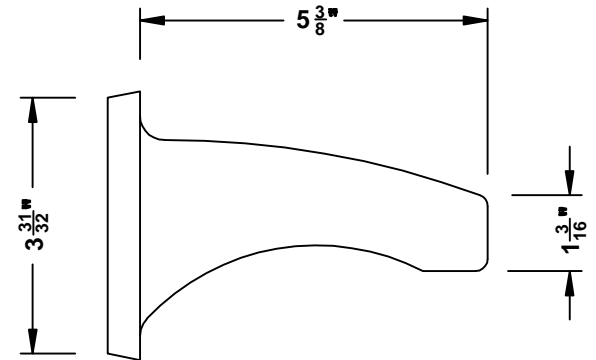

Griform Innovations®
Faucet Stems

Today, with new regulations and emphasis on controlling the spread of infectious disease and other contaminants, sanitation is more important than ever. Look to Griform Innovations® when you search for a durable, beautiful solution to sanitizing all aspects of your facility. For example, consider the Griform Innovations® Faucet Stem made of acrylic solid surface material.

Available in eight pleasing colors.

- Aurora
- Bisque
- Cameo White
- Glacier White
- Linen
- Pearl Gray
- Sandstone
- Vanilla

The Griform Innovations® Faucet Stem is mounted directly into the countertop or wall in any location you require.

The Griform Innovations® Faucet Stem is seamless and made of a nonporous material which eliminates opportunity for microorganisms to survive.

When used with DuPont™ Corian® countertop you are able to have a monolithic look that is very appealing.

Wall Mount Faucet Stem
SSFWS02