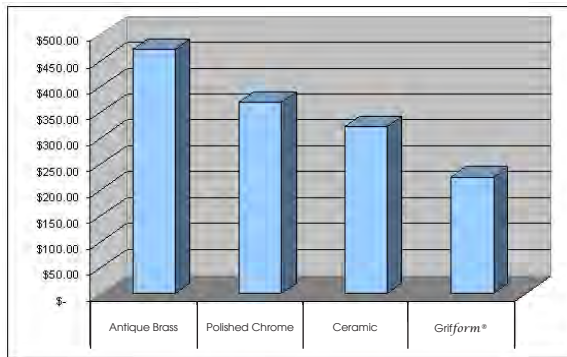

CHALLENGES

- Finding a faucet stem that eliminates seams where microorganisms can survive and multiply.
- Identifying a faucet stem that is seamlessly mounted to a solid surface countertop and will compliment or match DuPont™ Corian®.
- Choosing a faucet stem that is easily installed, repaired and maintained.
- Selecting a faucet stem that can be mounted in any location - not just those designed and specified by the sink manufacturer.
- Maintaining design consistency with focus on warm and inviting facilities and surroundings.

SOLUTION

- The Grifform Innovations® Faucet Stem is available in 8 pleasing colors meets all the challenges you face.

RESULTS

- A seamless faucet stem made of a nonporous material to eliminate opportunities for microorganisms to survive.
- A faucet stem that is mounted directly into the countertop and in any location you require.
- A beautiful, solid and durable faucet stem that enables you to match or complement the décor or existing fixtures.
- An easy-care, durable fixture that's simple to install and maintain.
- A product that meets and exceeds the stringent ASME Standards.

ATTRIBUTED VALUE OF THE GRIFform® FAUCET STEM

- Works with most water flow controls
- Lower maintenance cost
- Easy installation
- Extended life cycle
- Seamless connection mount

Grifform Innovations®
Faucet Stems -
Determined to improve your environment.

Grifform Innovations® Faucet Stems are cast to match all DuPont™ Corian® colors. The Faucet Stem is an easy-care, durable fixture that's simple to install and maintain.