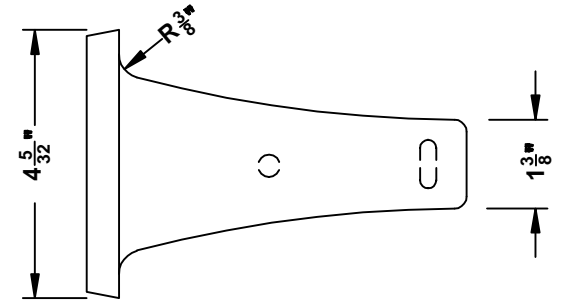

Griform Innovations®
Faucet Stems

Today, with new regulations and emphasis on controlling the spread of infectious disease and other contaminants, sanitation is more important than ever. Look to Griform Innovations® when you search for a durable, beautiful solution to sanitizing all aspects of your facility. For example, consider the Griform Innovations® Faucet Stem made of acrylic solid surface material.

Available in eight pleasing colors.

- Aurora
- Bisque
- Cameo White
- Glacier White
- Linen
- Pearl Gray
- Sandstone
- Vanilla

The Griform Innovations® Faucet Stem is mounted directly into the countertop or wall in any location you require.

The Griform Innovations® Faucet Stem is seamless and made of a nonporous material which eliminates opportunity for microorganisms to survive.

When used with DuPont™ Corian® countertop you are able to have a monolithic look that is very appealing.

Wall Mount Faucet Stem
SSFWS02