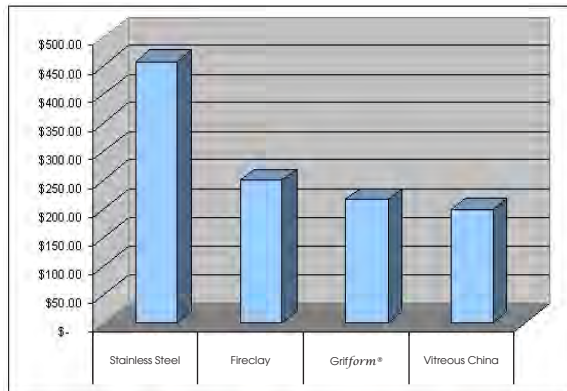

CHALLENGES

- Monolithic transition from counter into sink bowl.
- Bowl does not harbor the growth of micro organisms.
- Bowl that is easily maintained.
- Wide choice of color and style.
- Easily installed.

SOLUTION

- Grifform Innovations® Lavatory Sinks built from DuPont™ Corian® in wide color choices meet the challenge.

RESULTS

- Catalog of part numbers with specifications available.
- When applied to a DuPont™ Corian® counter top it makes for a monolithic - seamless design.
- Material is nonporous so it does not support the growth of micro organisms.
- Easily maintained for lasting value.
- Certified plumbing fixture by NAHB research center.

ATTRIBUTED VALUE OF THE GRIFform® LAVATORY SINKS

- Custom shapes and sizes available
- Lower maintenance cost
- DuPont™ Corian® can help earn points for LEED program
- Easy installation
- Extended life cycle

Grifform Innovations® offers a full line of sinks to choose from. From patient room to public rest room, style, color and design are all factors in deciding the best DuPont™ Corian® Lavatory Bowl that meets your healthcare requirements. Integrating a Grifform Innovations® bowl into a vanity top made of DuPont™ Corian® solves both practical and aesthetic challenges of the rigorous demands of the healthcare environment.