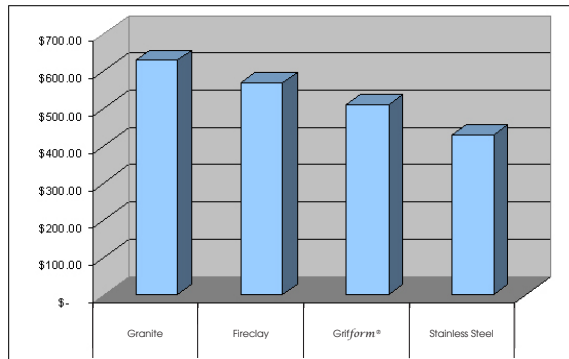

CHALLENGES

- Monolithic transition from counter into sink bowl.
- Bowl does not harbor the growth of micro organisms.
- Bowl is easily maintained.
- Wide choice of color and style.
- Easily installed.

SOLUTION

- Grifform Innovations® Round Corner sinks built from DuPont™ Corian®, in wide color choices meet the challenge.

RESULTS

- Catalog of part numbers with specifications available.
- When applied to a DuPont™ Corian® counter top it makes for a monolithic - seamless design.
- Material is nonporous so it does not support the growth of micro organisms.
- Easily maintained for lasting value.
- Certified by NAHB research center.

ATTRIBUTED VALUE OF THE GRIFform® ROUND CORNER SINKS

- Custom shapes and sizes available
- Lower maintenance cost
- DuPont™ Corian® can help earn points for LEED program
- Easy installation
- Extended life cycle

The Grifform Innovations® Round Corner Sink has the advantage of soft covered sides and bottom. It's overall appealing design makes it the new sink of choice for not only new construction, but renovations as well. It is available in many standard sizes that can easily be combined creating variations. This specialty sink can also be created to your custom specifications and has been certified by NAHB Research Center to meet national ANSI standards.

The Grifform Innovations® Round Corner Sink comes in all DuPont™ Corian® colors except for private collection.