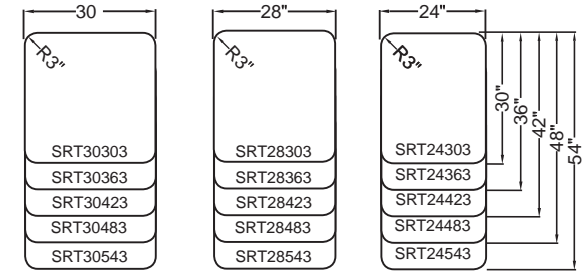

Grifform Innovations® offers Round, Rectangle, Square and Wall Mount style table tops. These tops are made of any 1/4" thick Dupont™ Corian® material and are made with 3" corners with 1 3/4" radius or 6" corners with 1" radius. All tops have full backing with substantial core material to provide support for hardware mounting. We offer a full line of table legs to choose from. These tables are durable and easily maintained and are great for use in cafeteria or fast food settings. Consider using this opportunity for bedside and over-bed table as well. There are many custom sizes available.

Squares

3" Radius Corners with
1 3/4" Round Over

Rectangles

3" Radius Corners with 1 3/4" Round Over

6" Radius Corners with 1" Round Over

Rounds

6" Radius Corners with
1" Round Over

Wall Mounts