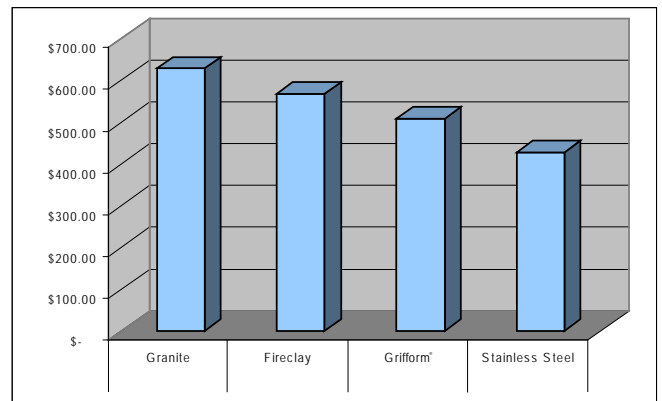

RESULTS

- Catalog of part numbers with specifications available.
- When applied to a DuPont™ Corian® counter top it makes for a monolithic - seamless design.
- Material is nonporous so it does not support the growth of micro organisms.
- Easily maintained for lasting value.