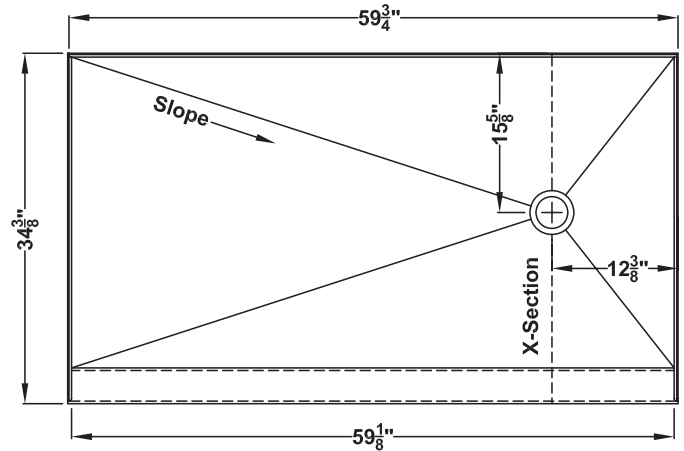

Griform Innovations®
Simplistic Shower Pans -
Determined to improve your environment.

To better service the healthcare environment, Griform Innovations® offers Simplistic Shower Pans that are made from Dupont™ Corian® and are designed to retrofit standard fiberglass sizes. They are light weight. Very simple and quick to install. Simplistic Shower Pans comply with ANSI Z124.2 plumbing regulations and are certified by NAHB Research Center. There is a standard drain location but a modification can be made for an additional up charge. There are several color options to choose from. Our standard bath wall system can be applied to this pan style.

DuPont™ Corian® Color Pallet List

Stock Colors:

Solids: Glacier White or Vanilla

Patterns: Aurora, Eclipse, Everest, Linen, Sandstone and Oceanic.

Standard Colors:

Solids: Bisque, Bone, Cameo White, Pearl Gray and Seagrass.

Patterns: Aqua, Beach, Burnt Amber, Black Quartz, Dusk, Midnight, Malachite, Primrose and Venaro White

Rectangle or Square Pan