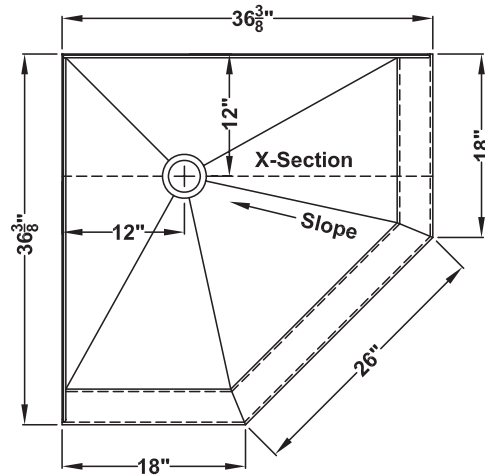

Neo Angle Pan