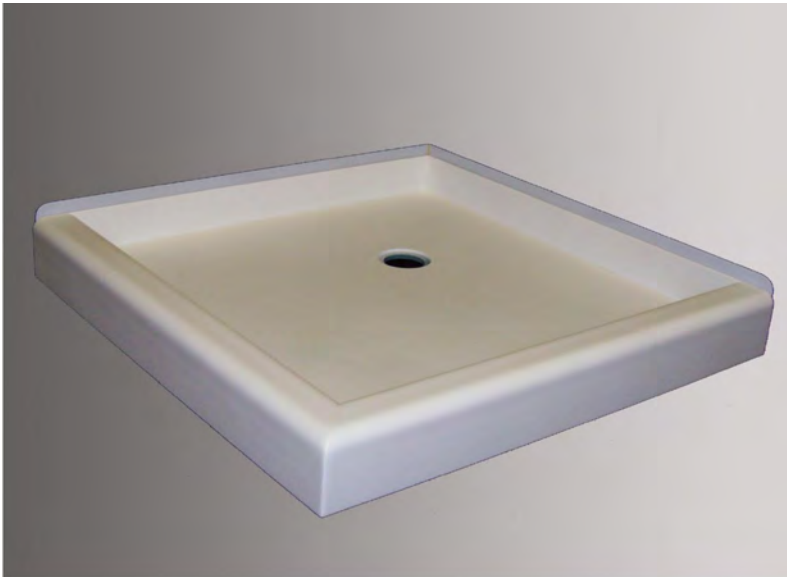

SIMPLISTIC PANS -

DETERMINED TO IMPROVE YOUR ENVIRONMENT

Grifform Innovations® has combined both form and function with durable and renewable DuPont™ Corian® for our beautiful Simplistic Shower Pan models. The Simplistic shower pan retrofits standard fiberglass and acrylic sizes. Lighter in weight and a very simple and quick installation helps reduce installation labor costs. The Simplistic Pan complies with ANSI Z124.2 plumbing regulations and is certified by NAHB Research Center. Color options for this pan are more limited than other Grifform Innovations® pan styles.

SOLUTION

- Grifform Innovations® Simplistic Pan featuring smooth inviting lines.
- A line of standard pans that retrofit to existing shower sizes.

RESULTS

- The Grifform Innovations® Simplistic Pan made of DuPont™ Corian® bring form and function into the shower.
- Grifform Innovations® Simplistic pan is able to have drain location modified to accommodate your drain specification.
- Assorted colors enhance your décor.
- All the DuPont™ Corian® attributes for care and maintenance make this a great entry level choice of shower base system.

Griform Innovations®
Simplistic Shower Pans -
Determined to improve your environment.

To better service the healthcare environment, Griform Innovations® offers Simplistic Shower Pans that are made from Dupont™ Corian® and are designed to retrofit standard fiberglass sizes. They are light weight. Very simple and quick to install. Simplistic Shower Pans comply with ANSI Z124.2 plumbing regulations and are certified by NAHB Research Center. There is a standard drain location but a modification can be made for an additional up charge. There are several color options to choose from. Our standard bath wall system can be applied to this pan style.