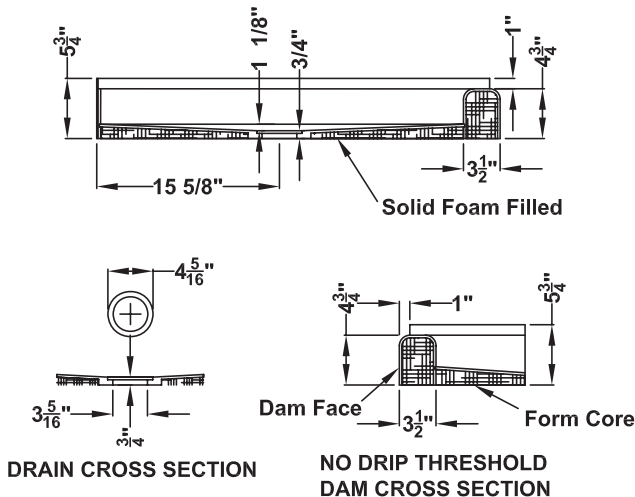

Square Corner Pan