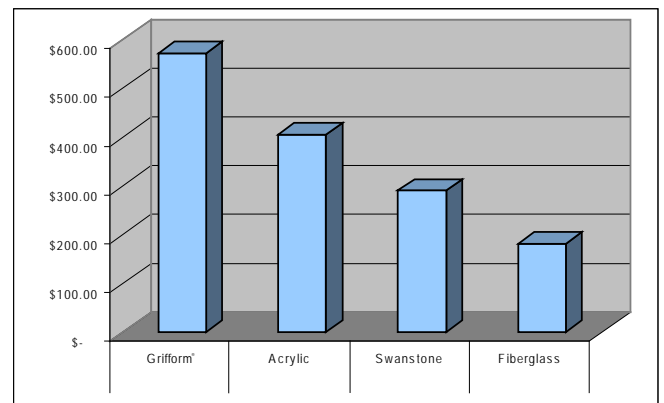

RESULTS

- The Grifform Innovations® Simplistic Pan made of DuPont™ Corian® bring form and function into the shower.
- Grifform Innovations® Simplistic pan is able to have drain location modified to accommodate your drain specification.
- Assorted colors enhance your décor.
- All the DuPont™ Corian® attributes for care and maintenance make this a great entry level choice of shower base system.