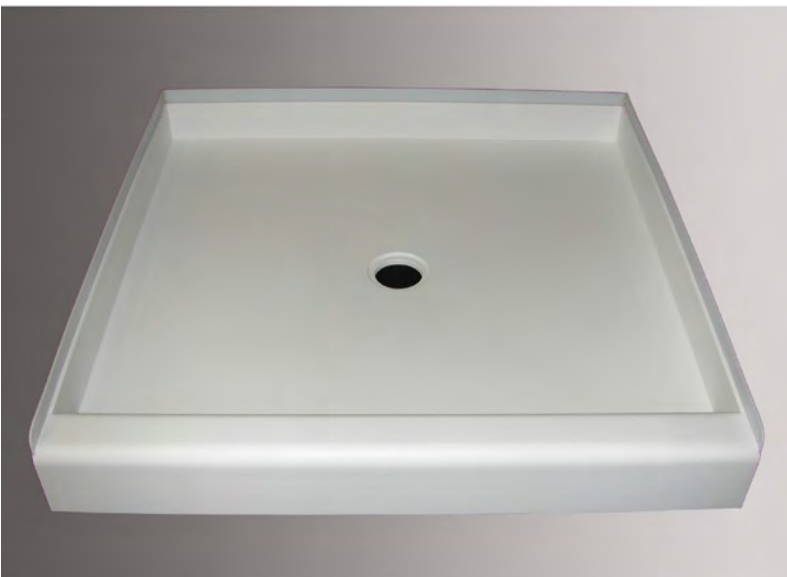

SIMPLISTIC PANS -

DETERMINED TO IMPROVE YOUR ENVIRONMENT

Grifform Innovations® has combined both form and function with durable and renewable DuPont™ Corian® for our beautiful Simplistic Shower Pan models. The Simplistic shower pan retrofits standard fiberglass and acrylic sizes. Lighter in weight and a very simple and quick installation helps reduce installation labor costs. The Simplistic Pan complies with ANSI Z124.2 plumbing regulations and is certified by NAHB Research Center. Color options for this pan are more limited than other Grifform Innovations® pan styles.

SOLUTION

- Grifform Innovations® Simplistic Pan featuring smooth inviting lines.
- A line of standard pans that retrofit to existing shower sizes.

RESULTS

- The Grifform Innovations® Simplistic Pan made of DuPont™ Corian® bring form and function into the shower.
- Grifform Innovations® Simplistic pan is able to have drain location modified to accommodate your drain specification.
- Assorted colors enhance your décor.
- All the DuPont™ Corian® attributes for care and maintenance make this a great entry level choice of shower base system.

Griform Innovations®
Simplistic Shower Pans -
Determined to improve your environment.

To better service the healthcare environment, Griform Innovations® offers Simplistic Shower Pans that are made from Dupont™ Corian® and are designed to retrofit standard fiberglass sizes. They are light weight. Very simple and quick to install. Simplistic Shower Pans comply with ANSI Z124.2 plumbing regulations and are certified by NAHB Research Center. There is a standard drain location but a modification can be made for an additional up charge. There are several color options to choose from. Our standard bath wall system can be applied to this pan style.