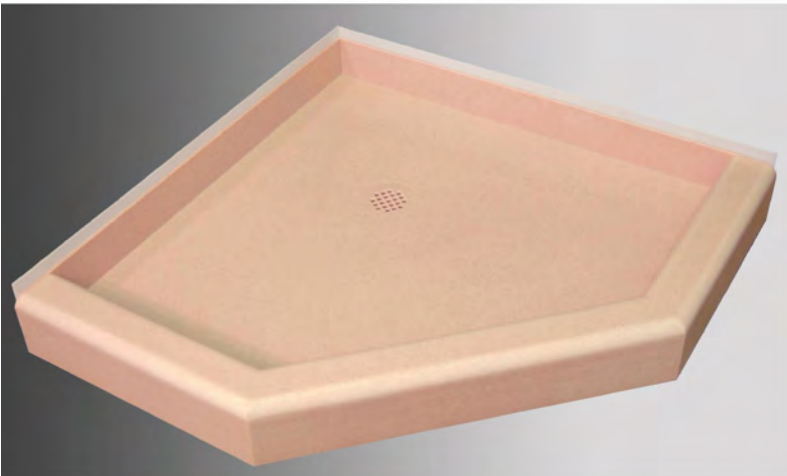

SIMPLISTIC PANS -

DETERMINED TO IMPROVE YOUR ENVIRONMENT

Grifform Innovations® has combined both form and function with durable and renewable DuPont™ Corian® for our beautiful Simplistic Shower Pan models. The Simplistic shower pan retrofits standard fiberglass and acrylic sizes. Lighter in weight and a very simple and quick installation helps reduce installation labor costs. The Simplistic Pan complies with ANSI Z124.2 plumbing regulations and is certified by NAHB Research Center. Color options for this pan are more limited than other Grifform Innovations® pan styles.

SOLUTION

- Grifform Innovations® Simplistic Pan featuring smooth inviting lines.
- A line of standard pans that retrofit to existing shower sizes.

RESULTS

- The Grifform Innovations® Simplistic Pan made of DuPont™ Corian® bring form and function into the shower.
- Grifform Innovations® Simplistic pan is able to have drain location modified to accommodate your drain specification.
- Assorted colors enhance your décor.
- All the DuPont™ Corian® attributes for care and maintenance make this a great entry level choice of shower base system.

Griform Innovations®
Simplistic Shower Pans -
Determined to improve your environment.

To better service the healthcare environment, Griform Innovations® offers Simplistic Shower Pans that are made from Dupont™ Corian® and are designed to retrofit standard fiberglass sizes. They are light weight. Very simple and quick to install. Simplistic Shower Pans comply with ANSI Z124.2 plumbing regulations and are certified by NAHB Research Center. There is a standard drain location but a modification can be made for an additional up charge. There are several color options to choose from. Our standard bath wall system can be applied to this pan style.

Patterns: Aqua, Beach, Burnt Amber, Black Quartz, Dusk, Midnight, Malachite, Primrose and Venaro White

Rectangle or Square Pan

Neo Angle Pan

Square Corner Pan