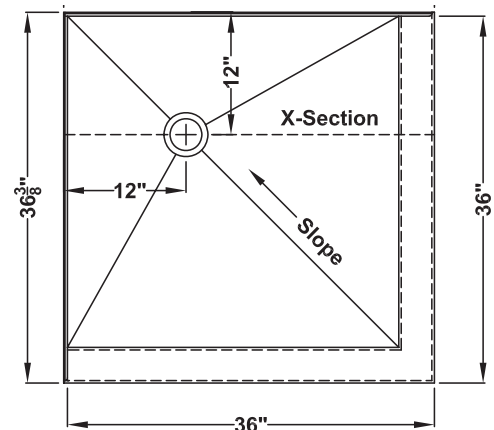

Square Corner Pan