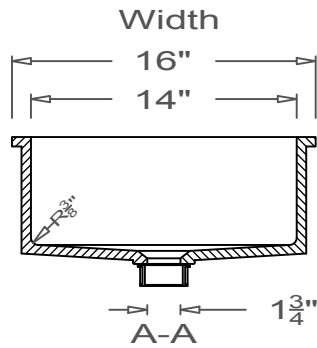

GRIFform INNOVATIONS®

Lavatory Sink

Coved

U-Undermount

This style available
in Heights
from 3" to 12".

All drain holes are nominally 1 3/4" in diameter and accept all standard drain hardware.

All lavatory sinks come with an overflow drain assembly unless requested otherwise.