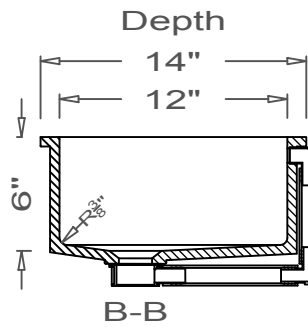

GRIFform INNOVATIONS®

Lavatory Sink

Coved

U-Undermount

This style available
in Heights
from 3" to 12".

All drain holes are nominally 1 3/4" in diameter and accept all standard drain hardware.

All lavatory sinks come with an overflow drain assembly unless requested otherwise.