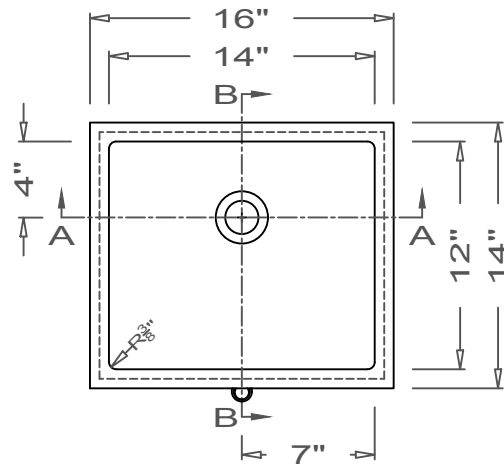

GRIFform INNOVATIONS®

Lavatory Sink

Coved

U-Undermount

This style available
in Heights
from 3" to 12".

All drain holes are nominally 1 3/4" in diameter and accept all standard drain hardware.

All lavatory sinks come with an overflow drain assembly unless requested otherwise.