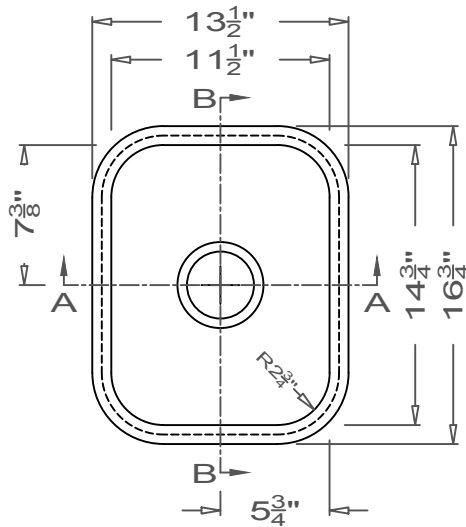

GRIFform INNOVATIONS®

Kitchen Sink

Round Corner
U-Undermount

This style available
in Heights
from 3" to 12".

This Kitchen Sink is prepared for a standard 3 1/2"
basket strainer drain assembly.