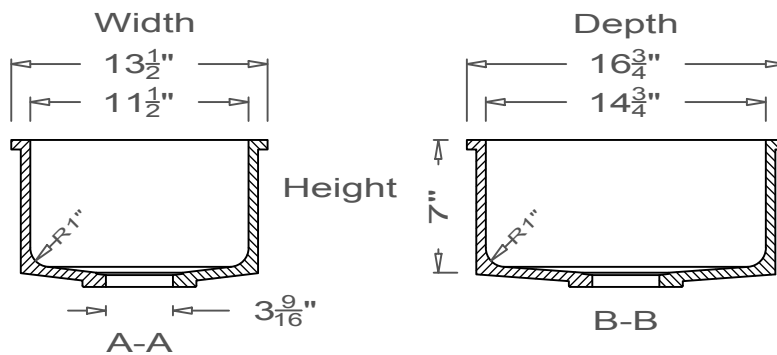

GRIFform INNOVATIONS®

Kitchen Sink

Round Corner
U-Undermount

This style available
in Heights
from 3" to 12".

This Kitchen Sink is prepared for a standard 3 1/2"
basket strainer drain assembly.