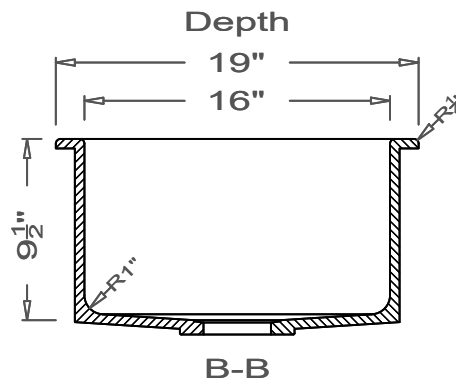

GRIFform INNOVATIONS®

Kitchen Sink

Round Corner
O-Overmount

This style available
in Heights
from 3" to 12".

This Kitchen Sink is prepared for a standard 3 1/2"
basket strainer drain assembly.