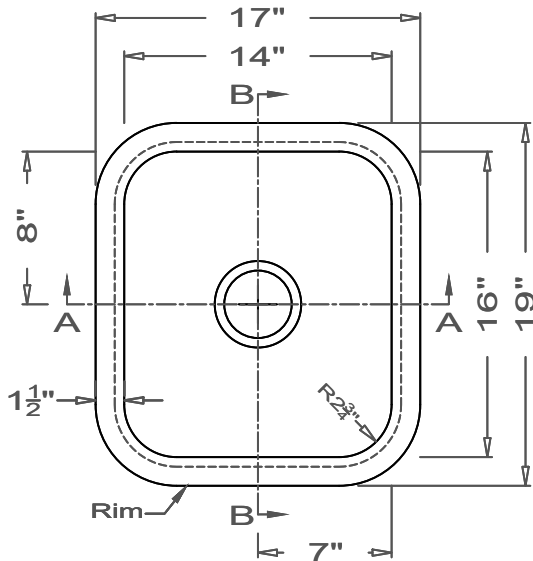

GRIFform INNOVATIONS®

Kitchen Sink

Round Corner
O-Overmount

This style available
in Heights
from 3" to 12".

This Kitchen Sink is prepared for a standard 3 1/2"
basket strainer drain assembly.