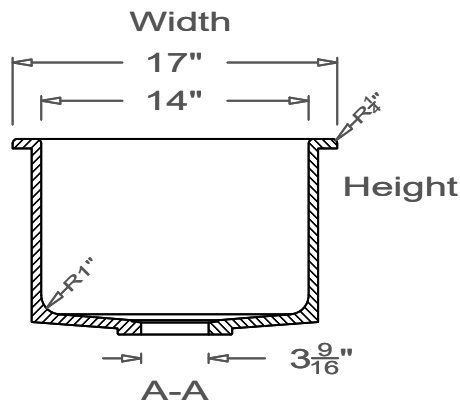

GRIFform INNOVATIONS®

Kitchen Sink

Round Corner
O-Overmount

This style available
in Heights
from 3" to 12".

This Kitchen Sink is prepared for a standard 3 1/2"
basket strainer drain assembly.