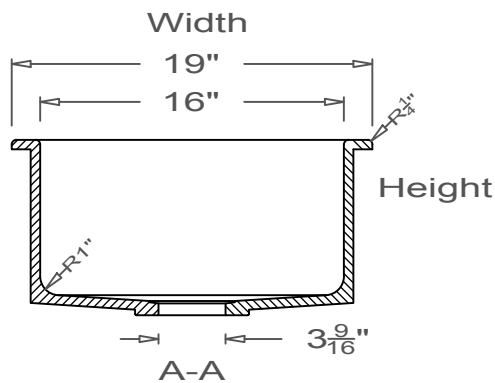

GRIFform INNOVATIONS®

Kitchen Sink

Round Corner
O-Overmount

This style available
in Heights
from 3" to 12".

This Kitchen Sink is prepared for a standard 3 1/2"
basket strainer drain assembly.