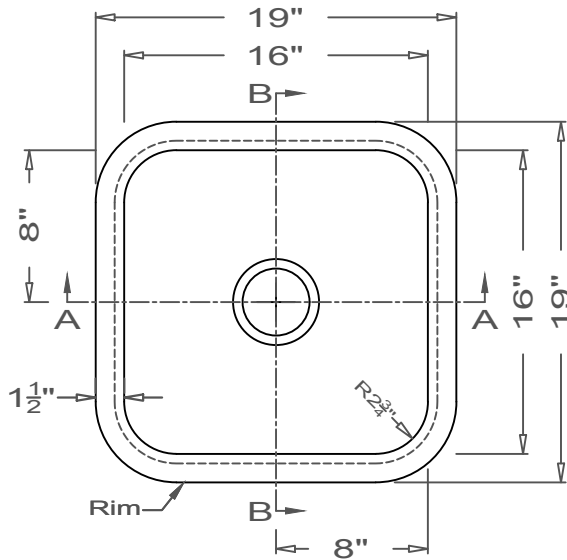

GRIFform INNOVATIONS®

Kitchen Sink

Round Corner
O-Overmount

This style available
in Heights
from 3" to 12".

This Kitchen Sink is prepared for a standard 3 1/2"
basket strainer drain assembly.