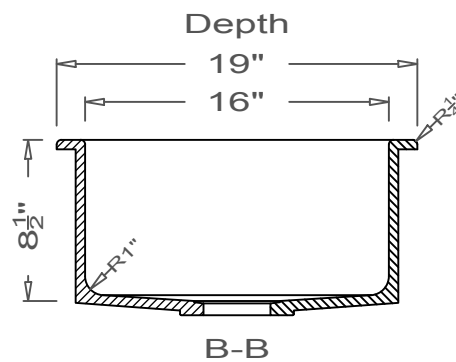

GRIFform INNOVATIONS®

Kitchen Sink

Round Corner
O-Overmount

This style available
in Heights
from 3" to 12".

This Kitchen Sink is prepared for a standard 3 1/2"
basket strainer drain assembly.