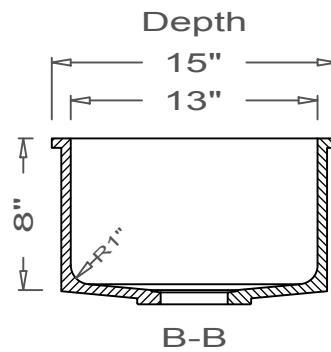

GRIFform INNOVATIONS®

Kitchen Sink

Round Corner
U-Undermount

This style available
in Heights
from 3" to 12".

This Kitchen Sink is prepared for a standard 3 1/2"
basket strainer drain assembly.