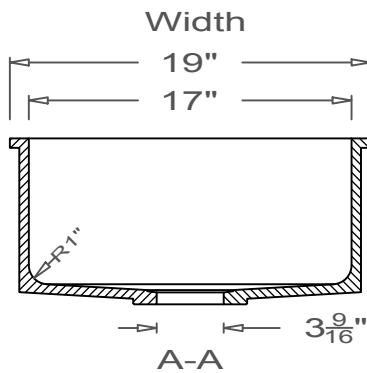

GRIFform INNOVATIONS®

Kitchen Sink

Round Corner
U-Undermount

This style available
in Heights
from 3" to 12".

This Kitchen Sink is prepared for a standard 3 1/2"
basket strainer drain assembly.