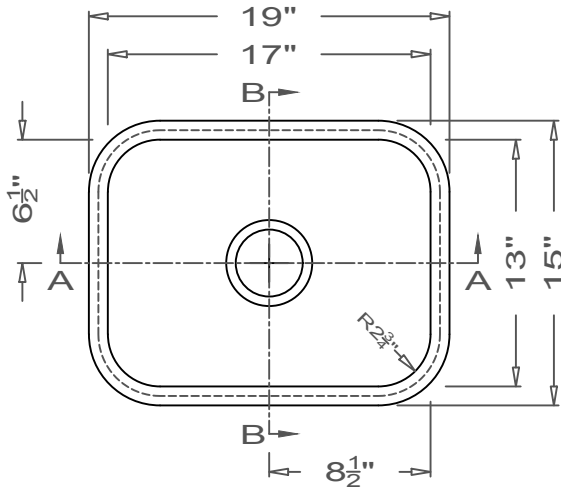

GRIFform INNOVATIONS®

Kitchen Sink

Round Corner
U-Undermount

This style available
in Heights
from 3" to 12".

This Kitchen Sink is prepared for a standard 3 1/2"
basket strainer drain assembly.