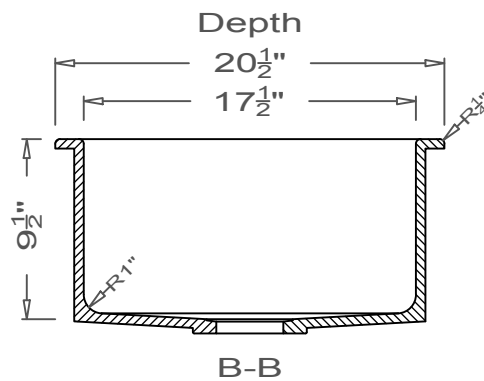

GRIFform INNOVATIONS®

Kitchen Sink

Round Corner
O-Overmount

This style available
in Heights
from 3" to 12".

This Kitchen Sink is prepared for a standard 3 1/2"
basket strainer drain assembly.