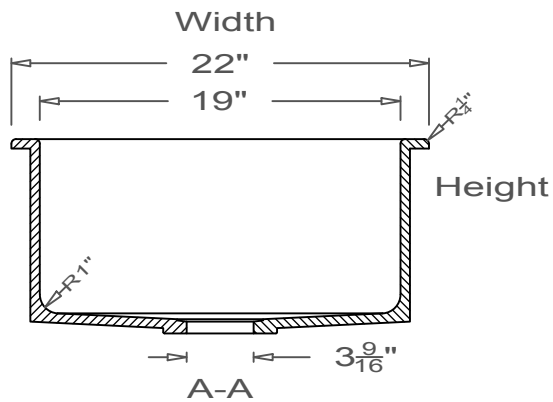

GRIFform INNOVATIONS®

Kitchen Sink

Round Corner
O-Overmount

This style available
in Heights
from 3" to 12".

This Kitchen Sink is prepared for a standard 3 1/2"
basket strainer drain assembly.