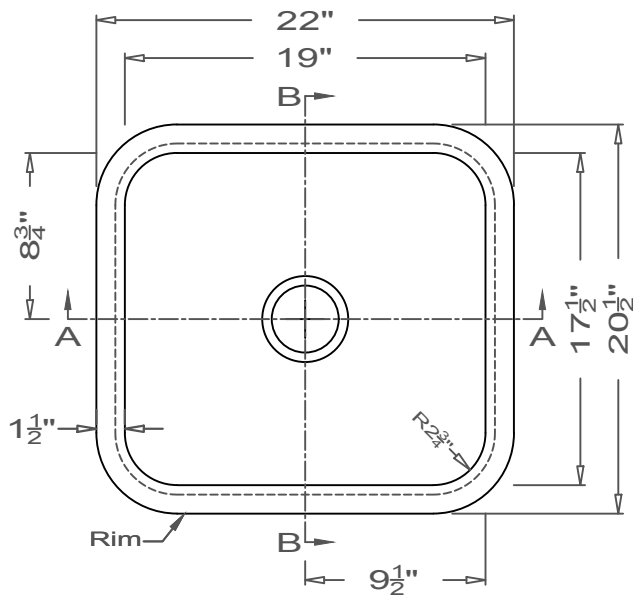

GRIFform INNOVATIONS®

Kitchen Sink

Round Corner
O-Overmount

This style available
in Heights
from 3" to 12".

This Kitchen Sink is prepared for a standard 3 1/2"
basket strainer drain assembly.