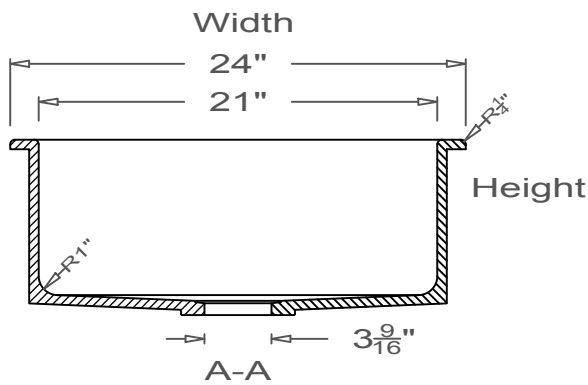

## Kitchen Sink

Round Corner  
O-Overmount

This style available  
in Heights  
from 3" to 12".

This Kitchen Sink is prepared for a standard 3 1/8"  
basket strainer drain assembly.