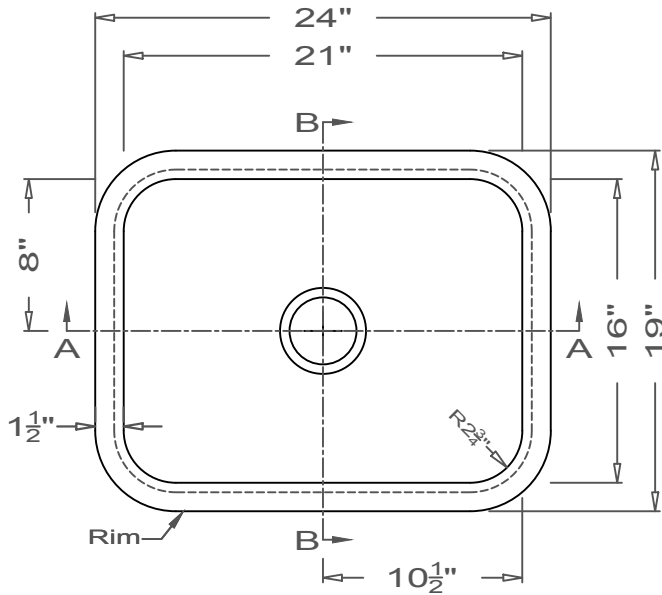

## Kitchen Sink

Round Corner  
O-Overmount

This style available  
in Heights  
from 3" to 12".

This Kitchen Sink is prepared for a standard 3 1/8"  
basket strainer drain assembly.