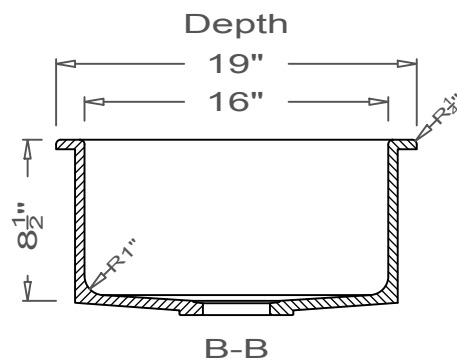

## Kitchen Sink

Round Corner  
O-Overmount

This style available  
in Heights  
from 3" to 12".

This Kitchen Sink is prepared for a standard 3 1/8"  
basket strainer drain assembly.