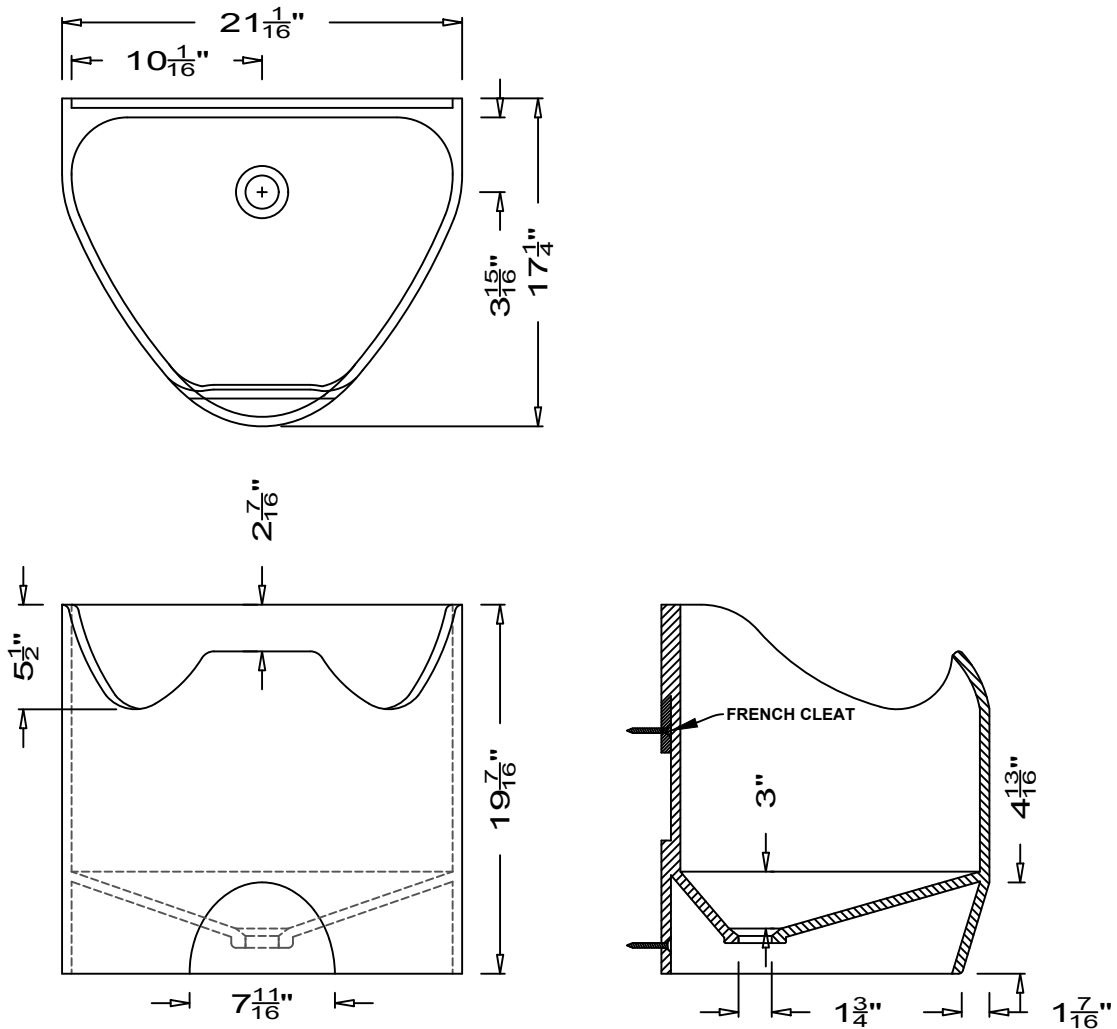

GRIFform INNOVATIONS®

Scrub Sink Wall Mount

All drain holes are nominally $1\frac{3}{4}$ " in diameter and accept all standard drain hardware.

All lavatory sinks come with an overflow drain assembly unless requested otherwise.