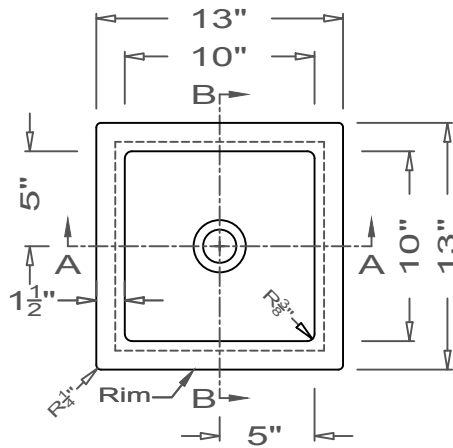

## Utility Sink

Coved Corner  
O-Overmount

This style available  
in Heights  
from 3" to 12".

All drain holes are nominally 1 3/4" in diameter and accept all standard drain hardware.