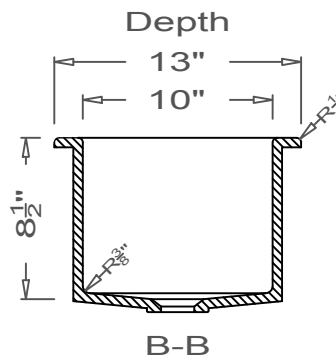

## Utility Sink

Coved Corner  
O-Overmount

This style available  
in Heights  
from 3" to 12".

All drain holes are nominally 1 3/4" in diameter and accept all standard drain hardware.