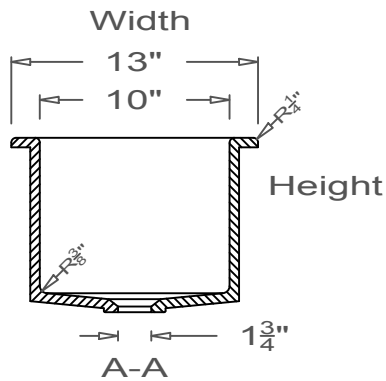

## Utility Sink

Coved Corner  
O-Overmount

This style available  
in Heights  
from 3" to 12".

All drain holes are nominally 1 3/4" in diameter and accept all standard drain hardware.