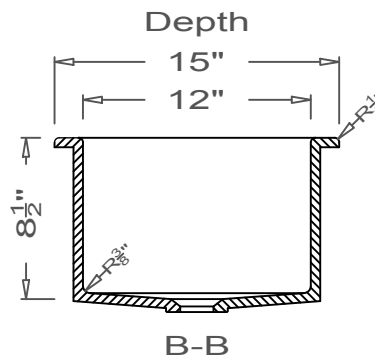

GRIFform INNOVATIONS®

Utility Sink

Coved Corner
O-Overmount

This style available
in Heights
from 3" to 12".

All drain holes are nominally 1 3/4" in diameter and accept all standard drain hardware.