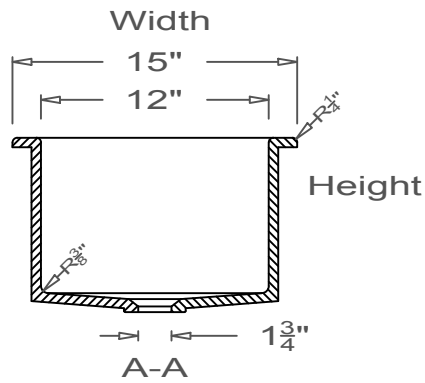

GRIFform INNOVATIONS®

Utility Sink

Coved Corner
O-Overmount

This style available
in Heights
from 3" to 12".

All drain holes are nominally 1 3/4" in diameter and accept all standard drain hardware.