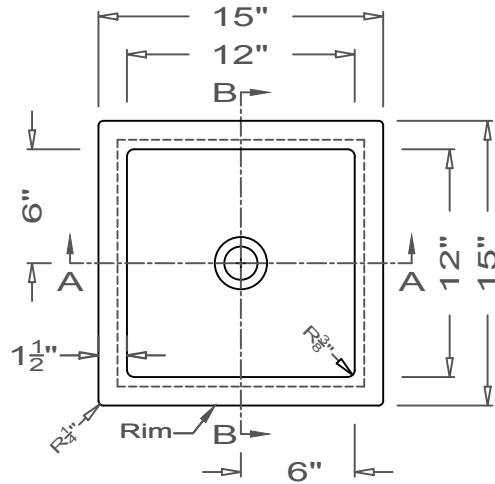

GRIFform INNOVATIONS®

Utility Sink

Coved Corner
O-Overmount

This style available
in Heights
from 3" to 12".

All drain holes are nominally 1 3/4" in diameter and accept all standard drain hardware.