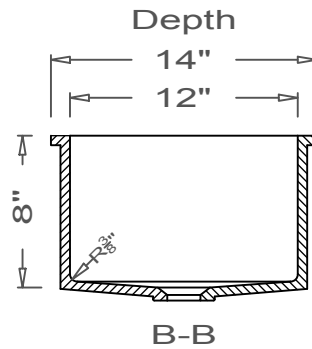

GRIFform INNOVATIONS®

Utility Sink Coved Corner U-Undermount

This style available
in Heights
from 3" to 12".

All drain holes are nominally 1 3/4" in diameter and accept all standard drain hardware.