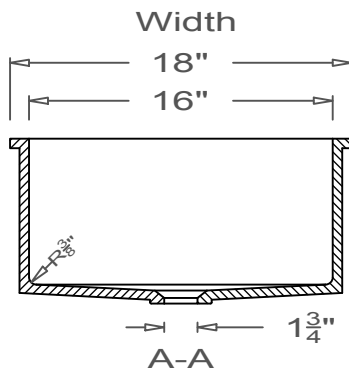

GRIFform INNOVATIONS®

Utility Sink Coved Corner U-Undermount

This style available
in Heights
from 3" to 12".

All drain holes are nominally 1 3/4" in diameter and accept all standard drain hardware.