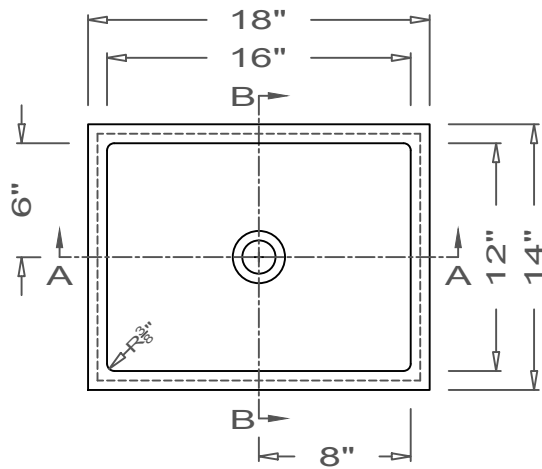

GRIFform INNOVATIONS®

Utility Sink Coved Corner U-Undermount

This style available
in Heights
from 3" to 12".

All drain holes are nominally 1 3/4" in diameter and accept all standard drain hardware.