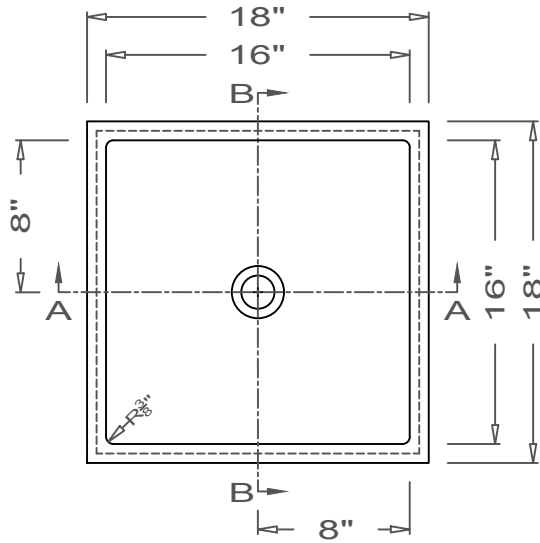

GRIFform INNOVATIONS®

Utility Sink Coved Corner U-Undermount

This style available
in Heights
from 3" to 12".

All drain holes are nominally 1 3/4" in diameter and accept all standard drain hardware.