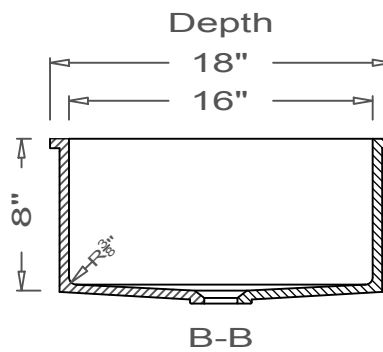

GRIFform INNOVATIONS®

Utility Sink Coved Corner U-Undermount

This style available
in Heights
from 3" to 12".

All drain holes are nominally 1 3/4" in diameter and accept all standard drain hardware.