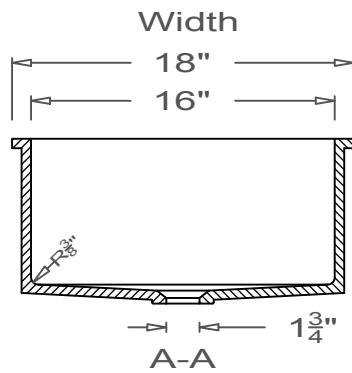

GRIFform INNOVATIONS®

Utility Sink Coved Corner U-Undermount

This style available
in Heights
from 3" to 12".

All drain holes are nominally 1 3/4" in diameter and accept all standard drain hardware.