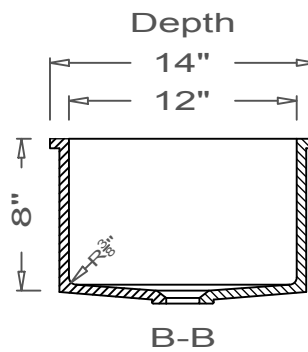

GRIFform INNOVATIONS®

Utility Sink Coved Corner U-Undermount

This style available
in Heights
from 3" to 12".

All drain holes are nominally 1 3/4" in diameter and accept all standard drain hardware.