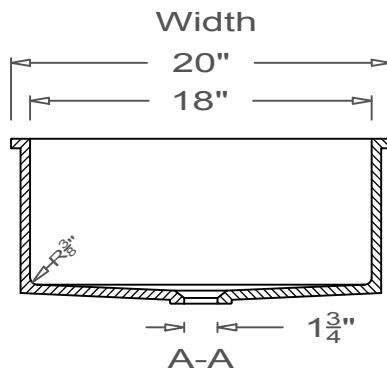

GRIFform INNOVATIONS®

Utility Sink Coved Corner U-Undermount

This style available
in Heights
from 3" to 12".

All drain holes are nominally 1 3/4" in diameter and accept all standard drain hardware.