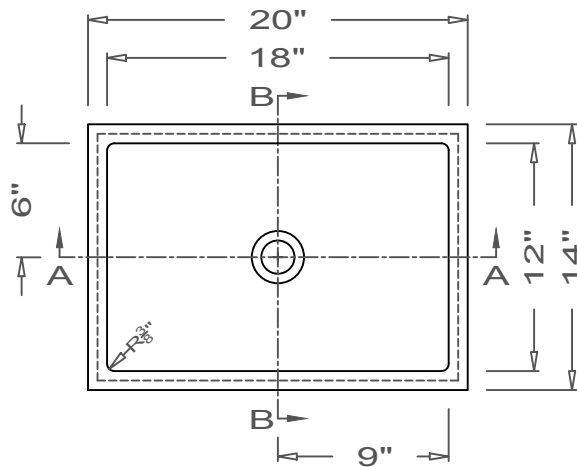

GRIFform INNOVATIONS®

Utility Sink Coved Corner U-Undermount

This style available
in Heights
from 3" to 12".

All drain holes are nominally 1 3/4" in diameter and accept all standard drain hardware.