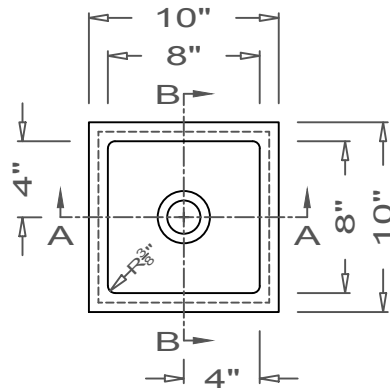

GRIFform INNOVATIONS®

Utility Sink

Coved Corner

U-Undermount

This style available
in Heights
from 3" to 12".

All drain holes are nominally 1 3/4" in diameter and accept all standard drain hardware.