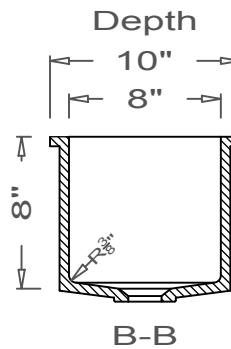

GRIFform INNOVATIONS®

Utility Sink

Coved Corner

U-Undermount

This style available
in Heights
from 3" to 12".

All drain holes are nominally 1 3/4" in diameter and accept all standard drain hardware.