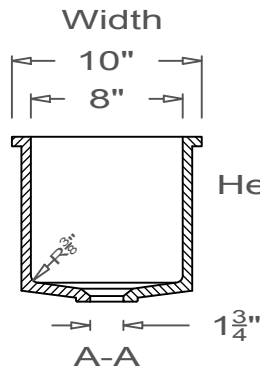

GRIFform INNOVATIONS®

Utility Sink

Coved Corner

U-Undermount

This style available
in Heights
from 3" to 12".

All drain holes are nominally 1 3/4" in diameter and accept all standard drain hardware.