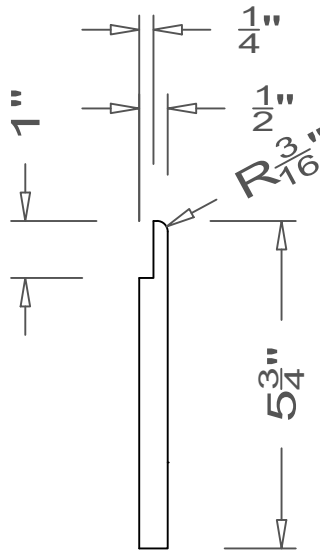

GRIFform INNOVATIONS®

Horizontal Trim

Baseboard

All moldings are available in lengths of 72" and 144".