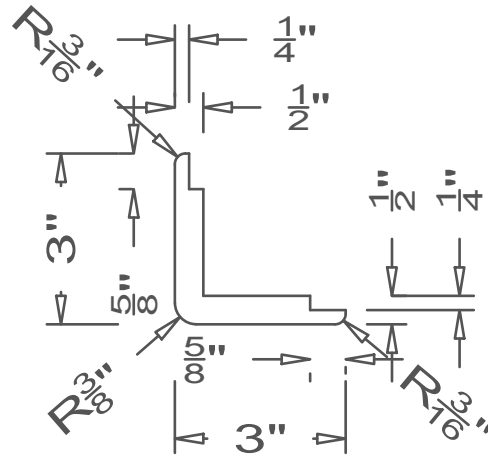

### Vertical Trim - Corner Guards

#### Dado 2 Edges

Back

Front

All moldings are available in lengths of 48" and 96".