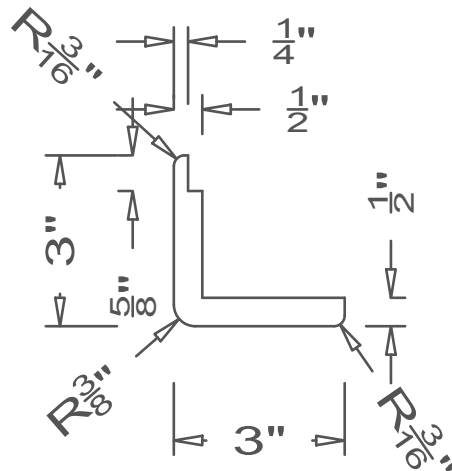

GRIFform INNOVATIONS®

Wall Cladding

Vertical Trim - Corner Guards

Dado 1 Edge

Back

Front

All moldings are available in lengths of 48" and 96".