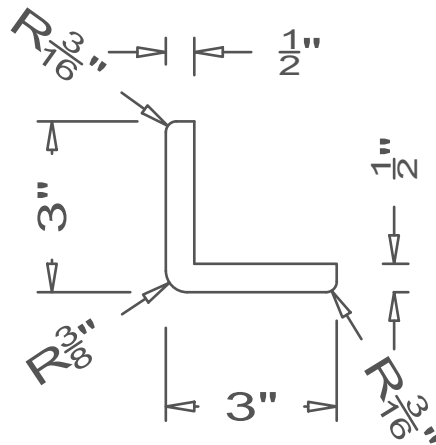

GRIFform INNOVATIONS®

Wall Cladding

Vertical Trim - Corner Guards

Without Dados

Back

Front

All moldings are available in lengths of 48" and 96".