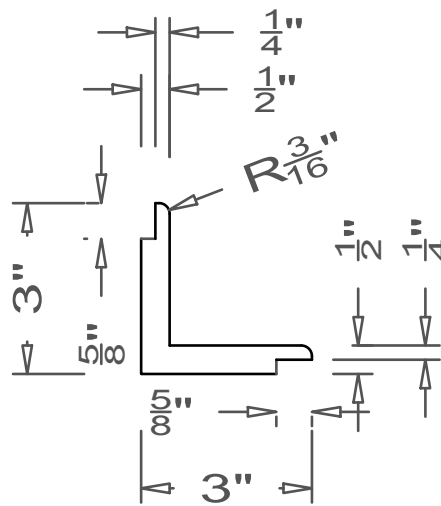

GRIFform INNOVATIONS®

Wall Cladding

Vertical Trim - Square Inside Corner

Dado 2 Edges

All moldings are available in lengths of 48" and 96".