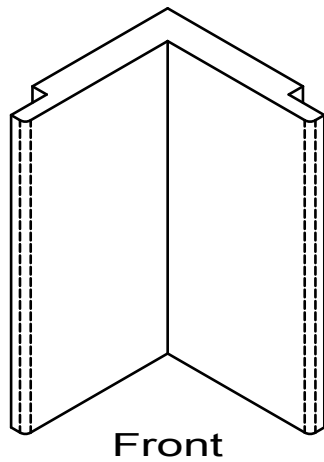

GRIFform INNOVATIONS®

Wall Cladding

Vertical Trim - Square Inside Corner

Dado 2 Edges

All moldings are available in lengths of 48" and 96".