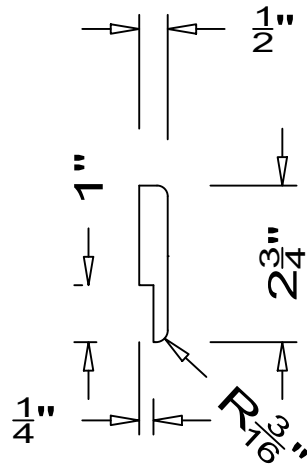

GRIFform INNOVATIONS®

Horizontal Trim

Baseboard

Back

Front

All moldings are available in lengths of 72" and 144".