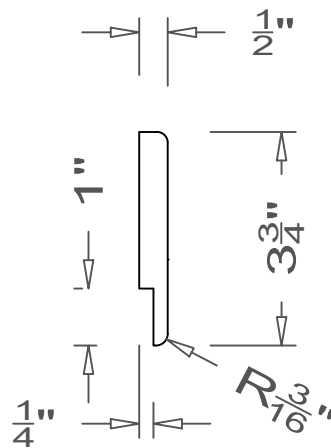

GRIFform INNOVATIONS®

Horizontal Trim

Top Rail

All moldings are available in lengths of 72" and 144".