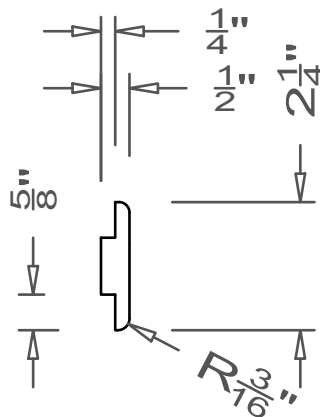

**GRIFform INNOVATIONS®**  
**Wall Cladding**  
Vertical Trim - Narrow Double Dado Mullion

All moldings are available in lengths of 48" and 96".