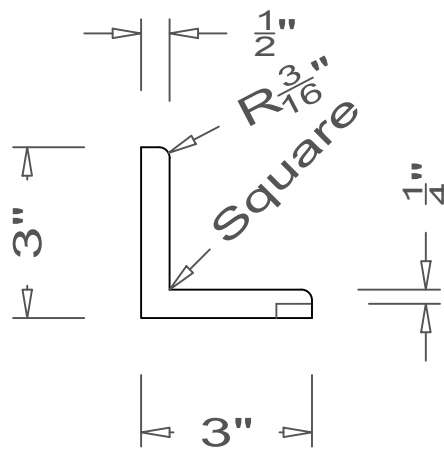

GRIFform INNOVATIONS®

Corner Guards

Inside Square Corner - Right Hand Blind Dado

All moldings are available in lengths of 48" and 96".