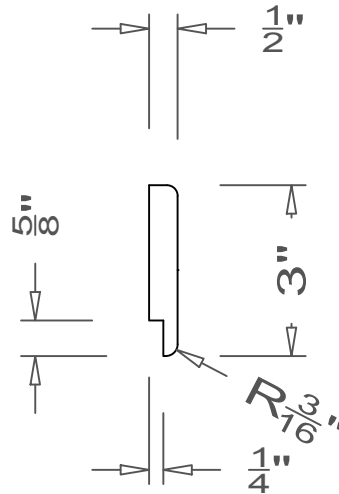

GRIFform INNOVATIONS®

Wall Cladding

Vertical Trim - Single Dado End Trim

All moldings are available in lengths of 48" and 96".