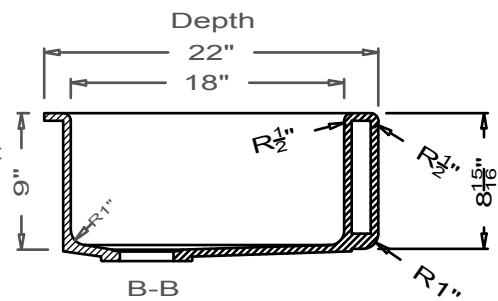

## Kitchen Sink

Round Corner  
FF-Farm Face

*This style available  
in Heights  
from 3" to 12".*

**This Kitchen Sink is prepared for a standard 3½" basket strainer drain assembly.**