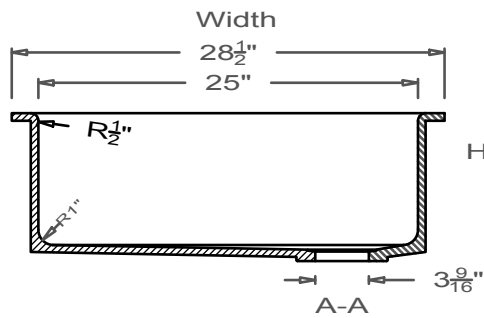

## Kitchen Sink

Round Corner  
FF-Farm Face

*This style available  
in Heights  
from 3" to 12".*

**This Kitchen Sink is prepared for a standard 3½" basket strainer drain assembly.**