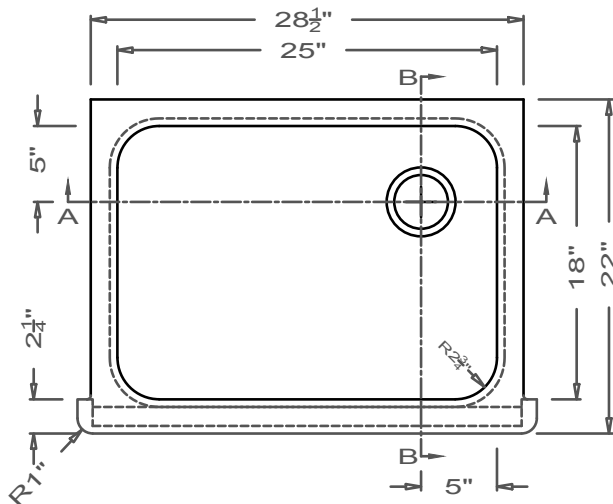

## Kitchen Sink

Round Corner  
FF-Farm Face

*This style available  
in Heights  
from 3" to 12".*

**This Kitchen Sink is prepared for a standard 3½" basket strainer drain assembly.**