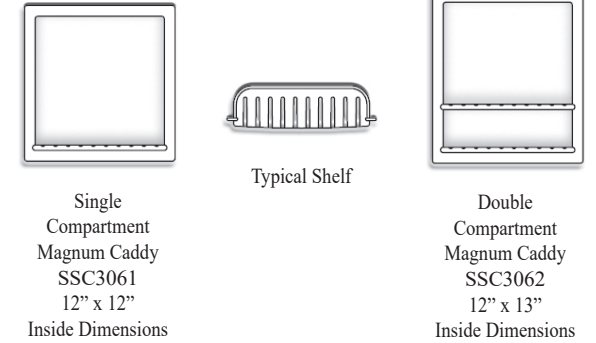

Griform Innovations®
Magnum Caddies

Single
Compartment
Magnum Caddy
SSC3061
12" x 12"
Inside Dimensions

Double
Compartment
Magnum Caddy
SSC3062
12" x 13"
Inside Dimensions