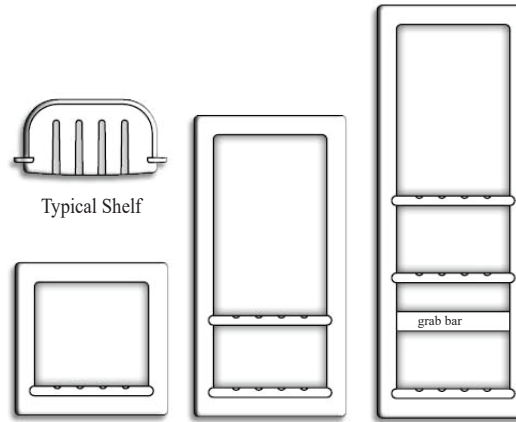

Griform Innovations® Shower Caddies made of DuPont™ Corian® are available in numerous sizes and options to accommodate a wide array of customer needs. The ability to install with the Shower Wall system makes this an ideal choice to finish the Shower compartment with storage capacity. With self draining soap shelf, and shelf height and width options make Griform Innovations® Shower Caddies a popular feature to facilitate the function and form in your shower. For ease of ordering, we have a cataloged standard parts list. There are also specification sheets for each style of caddy to help in your selection.

Triple Compartment
with Grab Bar
SSC3053
Inside Dimensions 5 7/8" x 17 7/8"

Griform Innovations®
Shower Caddies and Soap Shelves

Single
Compartment
SSC3051
5 7/8" x 5 3/8"
Inside Dimensions

Double
Compartment
SSC3052
5 7/8" x 12 7/8"
Inside Dimensions