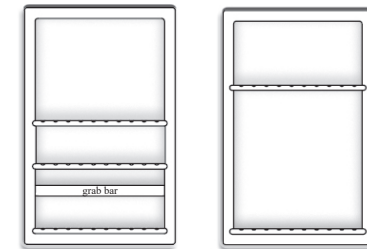

Griform Innovations® Shower Caddies made of DuPont™ Corian® are available in numerous sizes and options to accommodate a wide array of customer needs. The ability to install with the Shower Wall system makes this an ideal choice to finish the Shower compartment with storage capacity. With self draining soap shelf, and shelf height and width options make Griform Innovations® Shower Caddies a popular feature to facilitate the function and form in your shower. For ease of ordering, we have a cataloged standard parts list. There are also specification sheets for each style of caddy to help in your selection.

Triple Compartment
with Grab Bar
SSC3053
Inside Dimensions 5 7/8" x 17 7/8"

Griform Innovations®
Shower Caddies and Soap Shelves

Single
Compartment
SSC3051
5 7/8" x 5 3/8"
Inside Dimensions

Double
Compartment
SSC3052
5 7/8" x 12 7/8"
Inside Dimensions

Triple
Compartment
with Grab Bar
SSC3053
5 7/8" x 17 7/8"
Inside Dimensions

2 shelf
Corner Unit
SSC3033
5 7/8" x 5 7/8"
Shelf Dimensions

1 shelf
Corner Unit
SSC3024
6 3/8" x 6 3/8"
Shelf Dimensions

2 shelf coved
Corner Unit
SSC3034
7 1/8" x 7 1/8"
Shelf Dimensions

Griform Innovations®
Magnum Caddies

Single
Compartment
Magnum Caddy
SSC3061
12" x 12"
Inside Dimensions

Double
Compartment
Magnum Caddy
SSC3062
12" x 13"
Inside Dimensions

Triple
Compartment
Magnum Caddy
SSC3063
12" x 18 1/2"
Inside Dimensions