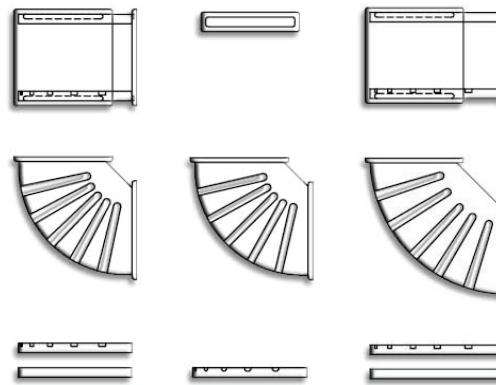

Griform Innovations® Shower Caddies made of DuPont™ Corian® are available in numerous sizes and options to accommodate a wide array of customer needs. The ability to install with the Shower Wall system makes this an ideal choice to finish the Shower compartment with storage capacity. With self draining soap shelf, and shelf height and width options make Griform Innovations® Shower Caddies a popular feature to facilitate the function and form in your shower. For ease of ordering, we have a cataloged standard parts list. There are also specification sheets for each style of caddy to help in your selection.

Triple Compartment
with Grab Bar
SSC3053
Inside Dimensions 5 7/8" x 17 7/8"

Griform Innovations®
Shower Caddies and Soap Shelves

Single
Compartment
SSC3051
5 7/8" x 5 3/8"
Inside Dimensions

Double
Compartment
SSC3052
5 7/8" x 12 7/8"
Inside Dimensions

Triple
Compartment
with Grab Bar
SSC3053
5 7/8" x 17 7/8"
Inside Dimensions

2 shelf
Corner Unit
SSC3033
5 7/8" x 5 7/8"
Shelf Dimensions

1 shelf
Corner Unit
SSC3024
6 3/8" x 6 3/8"
Shelf Dimensions

2 shelf coved
Corner Unit
SSC3034
7 1/8" x 7 1/8"
Shelf Dimensions