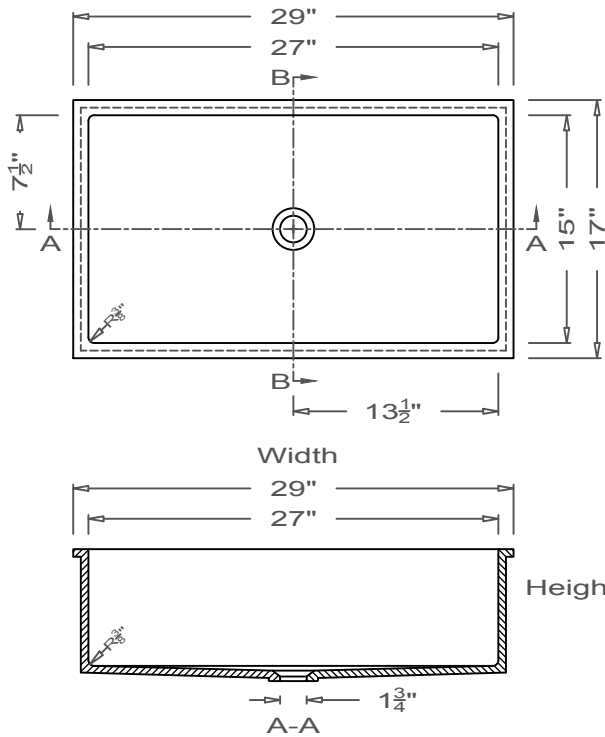

GRIFform INNOVATIONS®

Utility Sink Coved Corner U-Undermount

This style available
in Heights
from 3" to 12".

All drain holes are nominally 1 3/4" in diameter and accept all standard drain hardware.