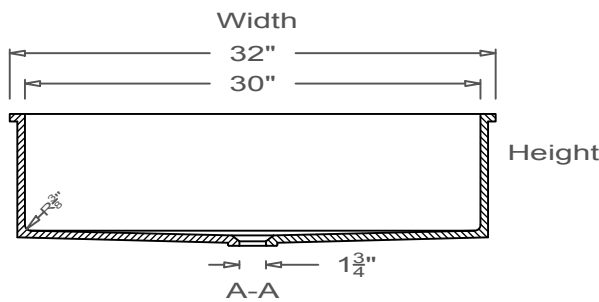

GRIFform INNOVATIONS®

Utility Sink
Coved Corner
U-Undermount

This style available
in Heights
from 3" to 12".

All drain holes are nominally 1 3/4" in diameter and accept all standard drain hardware.