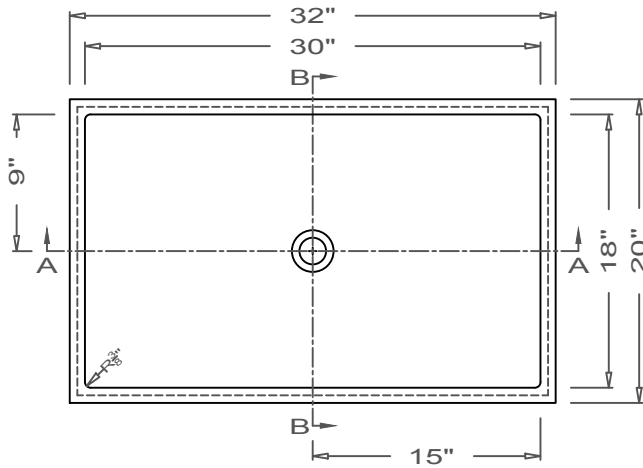

GRIFform INNOVATIONS®

Utility Sink
Coved Corner
U-Undermount

This style available
in Heights
from 3" to 12".

All drain holes are nominally 1 3/4" in diameter and accept all standard drain hardware.