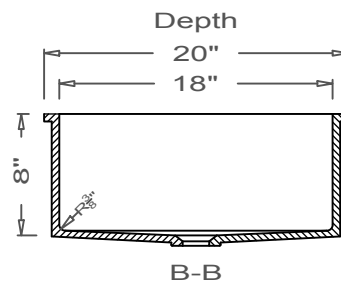

GRIFform INNOVATIONS®

Utility Sink
Coved Corner
U-Undermount

This style available
in Heights
from 3" to 12".

All drain holes are nominally 1 3/4" in diameter and accept all standard drain hardware.